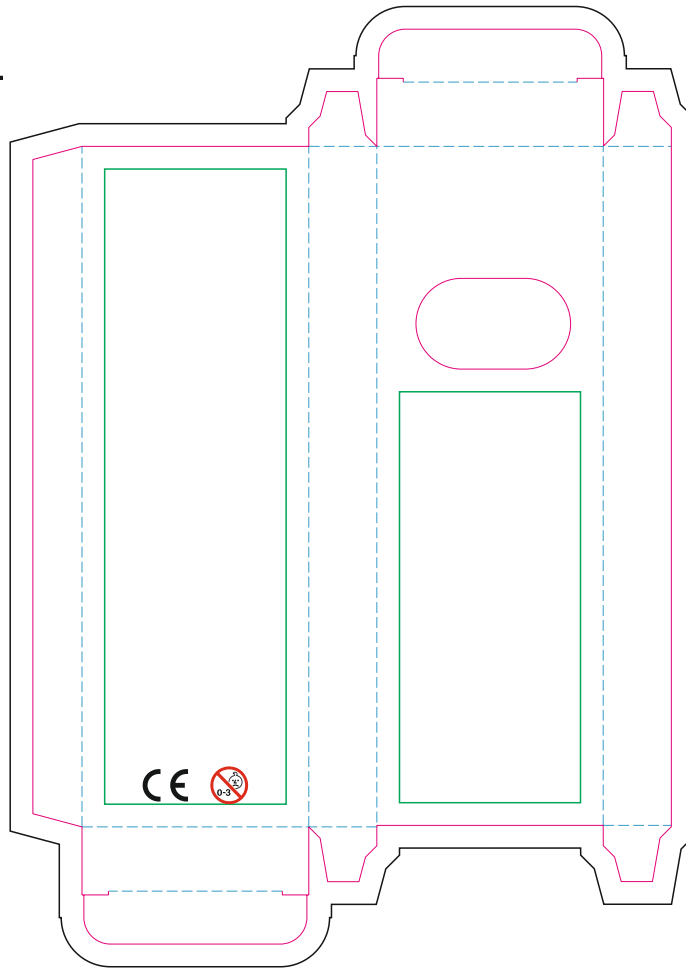

PENCIL

— Margin

— Edge of product

— Bleed limit 3-3 mm (background must fill it)

- - - - - Fold line

resolution: min. 300 DPI

colours: CMYK

formats: TIFF, PDF, EPS, AI, CDR

The green line indicates the area all non-background object-texts, logos, etc.
The pink outline the maximum size of graphic visible on the product.
The black line indicates the size of the required graphics including bleed.
The blue line indicates the folding.