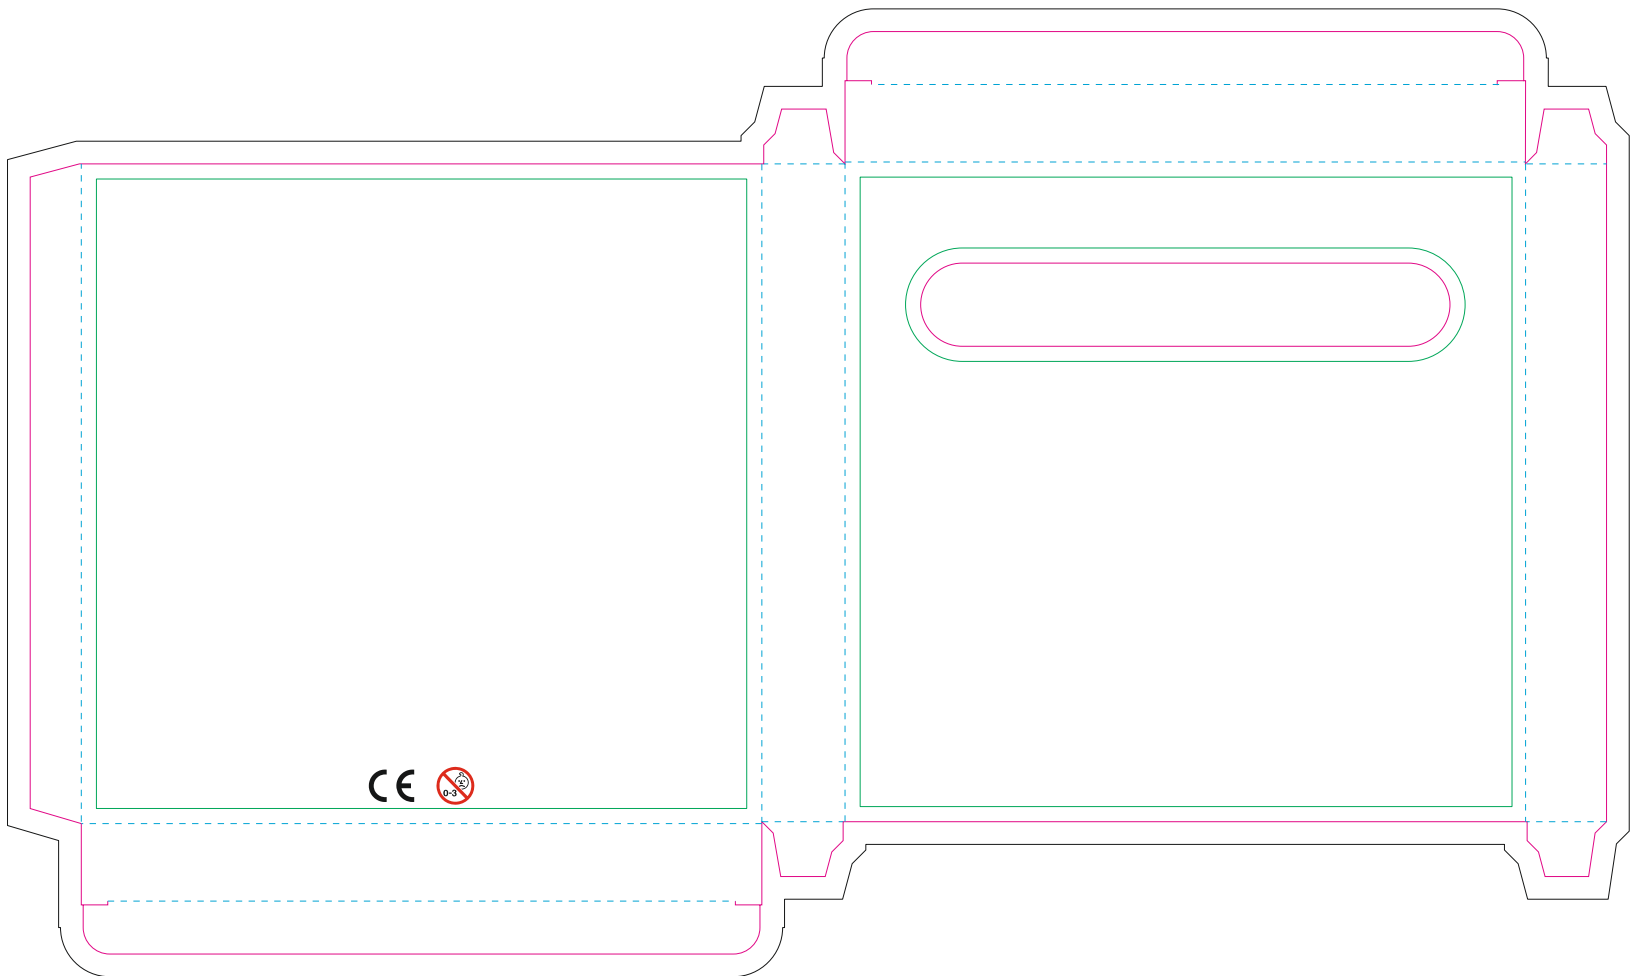

INCLUDES MANDALA THEMED COLOURING BOOK

- Margin
- Edge of product
- Bleed limit 3-3 mm (background must fill it)
- - - - - Fold line

resolution: min. 300 DPI
colours: CMYK
formats: TIFF, PDF, EPS, AI, CDR

The green line indicates the area all non-background object-texts, logos, etc.
The pink outline the maximum size of graphic visible on the product.
The black line indicates the size of the required graphics including bleed.
The blue line indicates the folding.