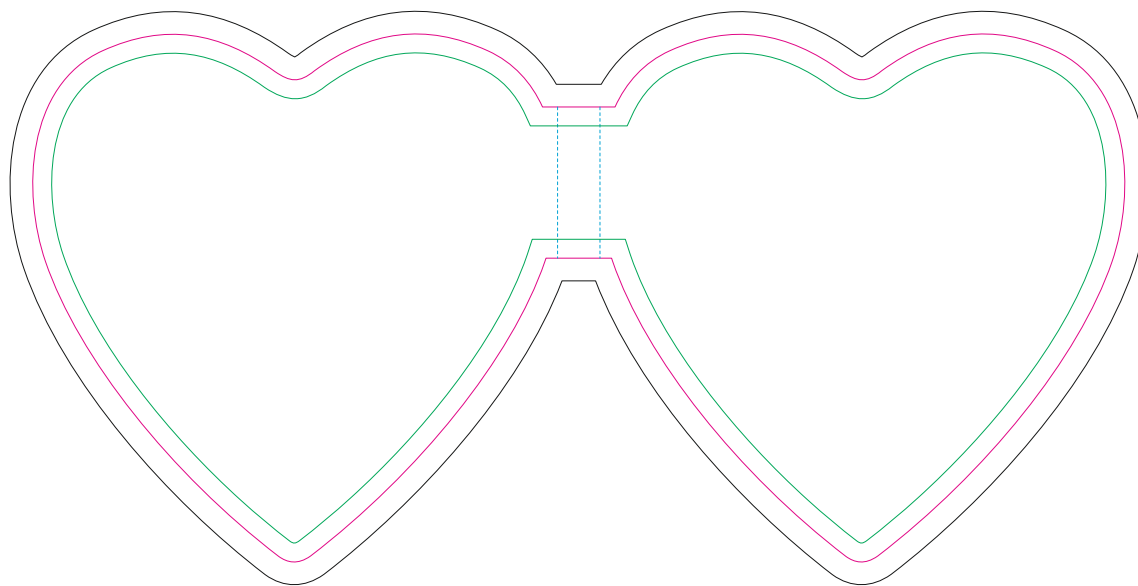

BACK

FRONT

——— Margin

——— Edge of product

——— Bleed limit 3-3 mm (background must fill it)

- - - - - Fold line

resolution: min. 300 DPI

colours: CMYK

formats: TIFF, PDF, EPS, AI, CDR

The green line indicates the area all non-background object-texts, logos, etc.
The pink outline the maximum size of graphic visible on the product.
The black line indicates the size of the required graphics including bleed.
The blue dash line indicates the folding.