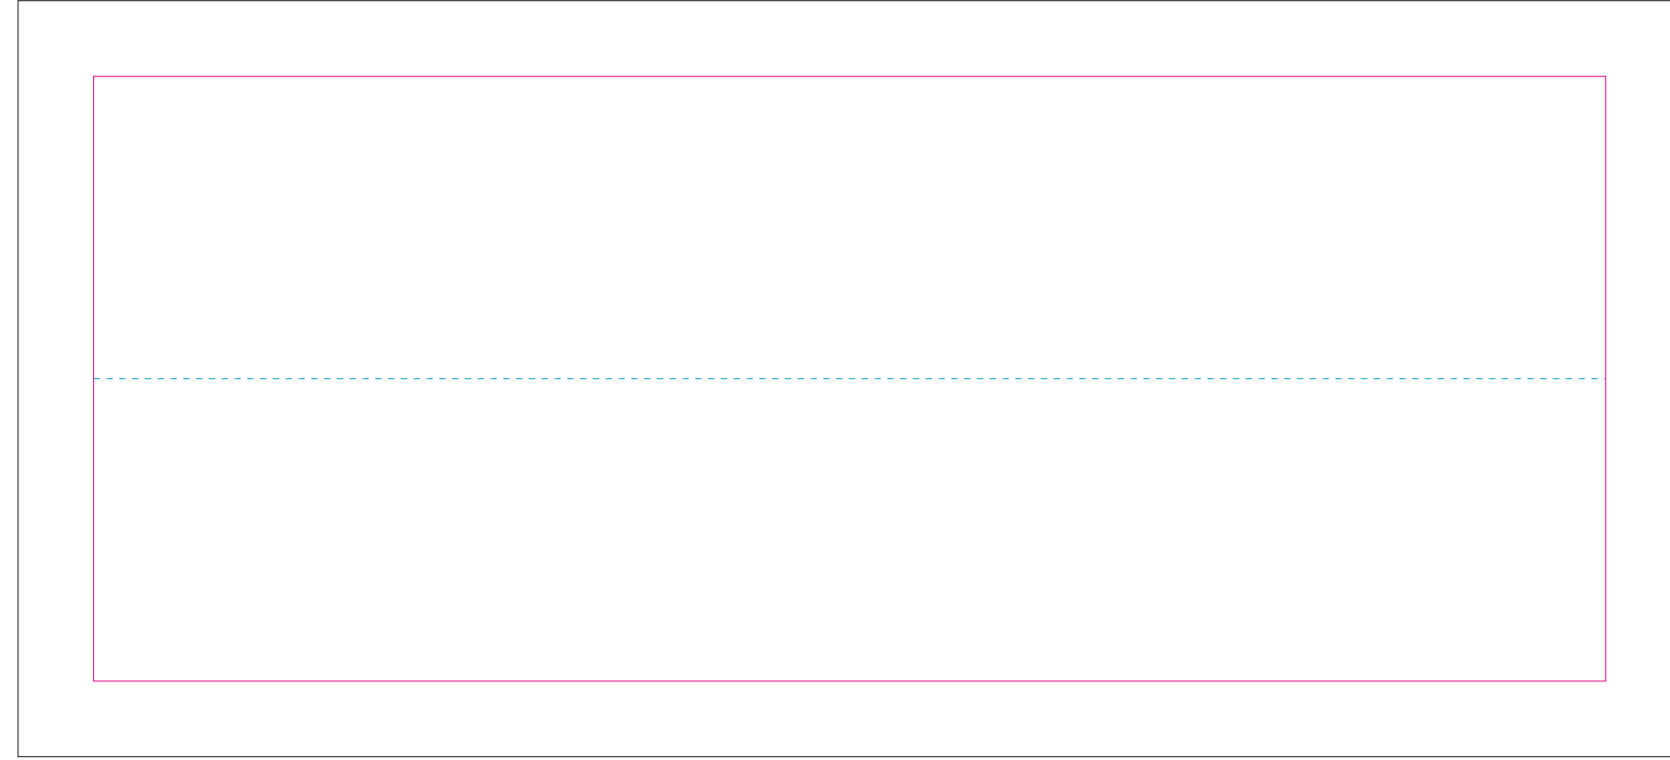

UMBRELLA STRAP

graphics: just background color

— Edge of product
— Bleed limit 10-10 mm (background must fill it)
- - - - - Fold line