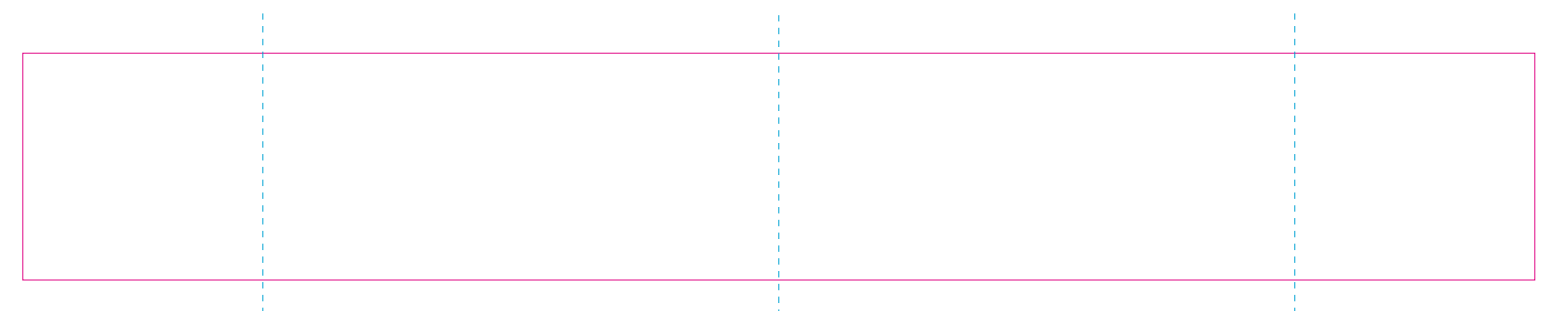

RUV

RS

ER 2

ER 1

— Edge of graphics

- - - centerlines

resolution: min. 300 DPI
colours: CMYK
formats: TIFF, PDF, EPS, AI, CDR

The pink outline the maximum size of graphic visible on the product.
The blue dash line indicates the center line of the left, right and middle side of object.