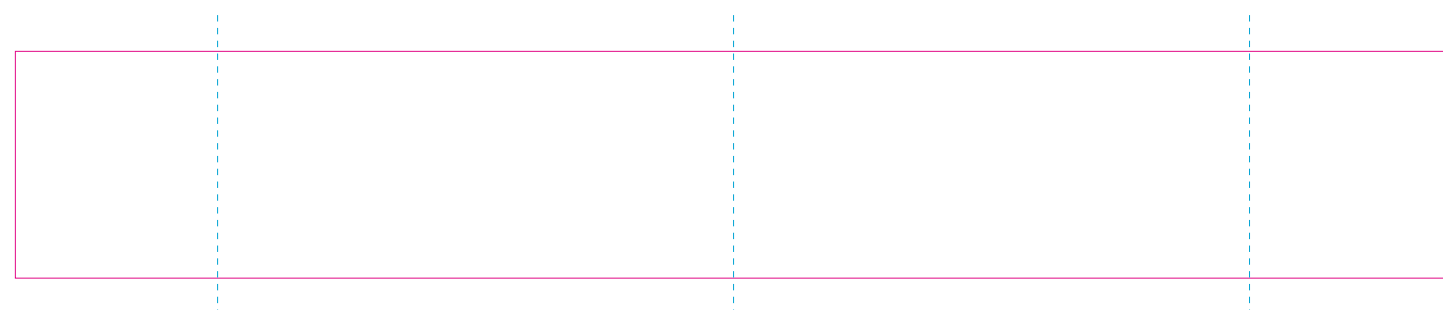

RUV

RS

ER 2

ER 1

— Edge of graphics

- - - centerlines

resolution: min. 300 DPI
colours: CMYK
formats: TIFF, PDF, EPS, AI, CDR

The pink outline the maximum size of graphic visible on the product.
The blue dash line indicates the center line of the left, right and middle side of object.