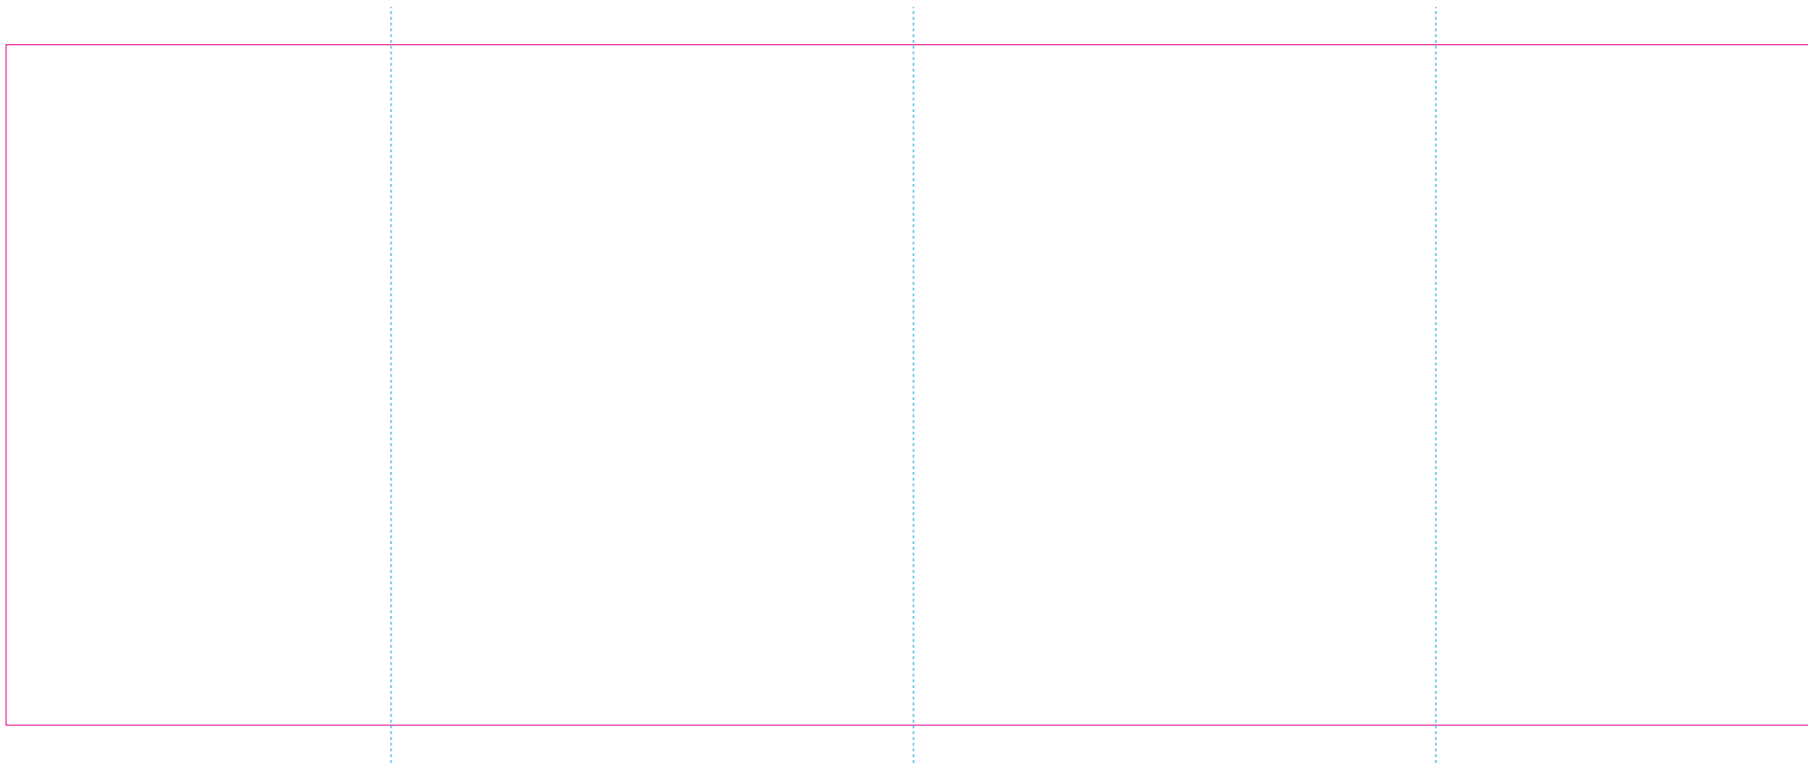

ER 2

ER 1

RS

With rotary screen printing technology the product can only be printed on the opposite side of the handle, please do not position the design on the right or left handed side.

— Edge of graphics

- - - centerlines

resolution: min. 300 DPI

colours: CMYK

formats: TIFF, PDF, EPS, AI, CDR

The pink outline the maximum size of graphic visible on the product.

The blue dash line indicates the center line of the left, right and middle side of object.