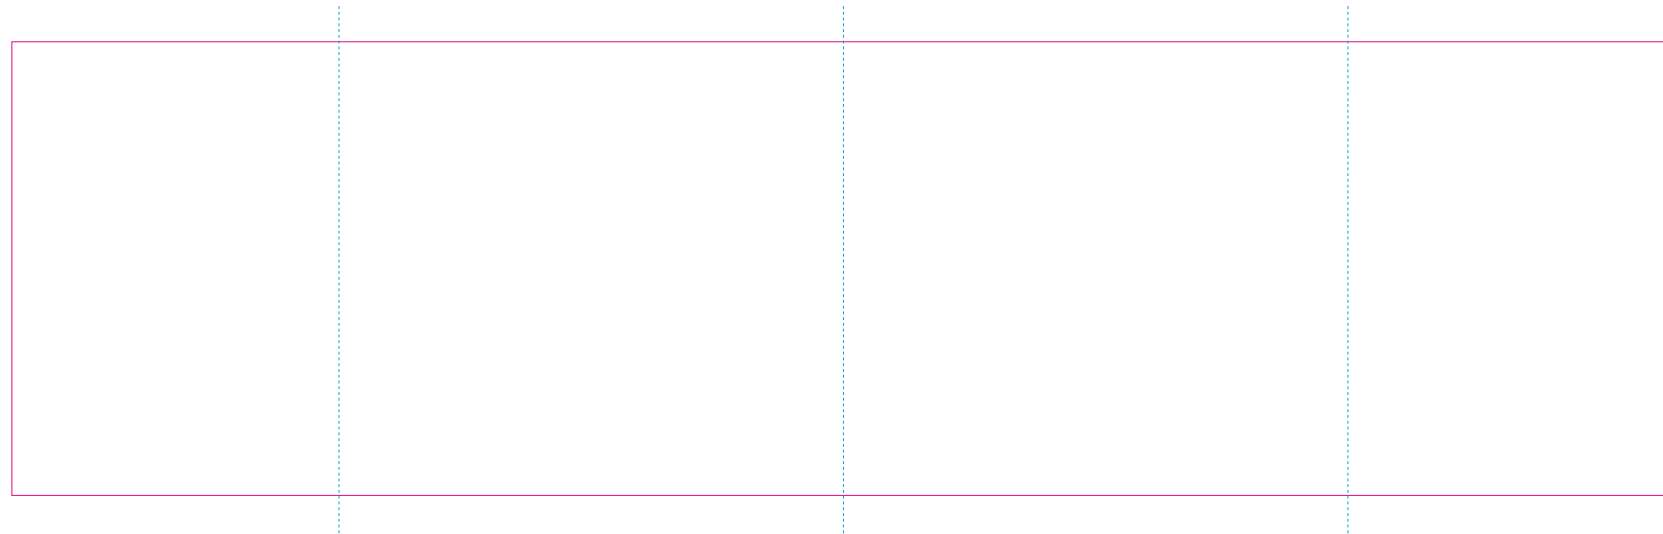

ER 2

ER 1, RS

— Edge of graphics  
- - - centerlines

resolution: min. 300 DPI  
colours: CMYK  
formats: TIFF, PDF, EPS, AI, CDR

The pink outline the maximum size of graphic visible on the product.  
The blue dash line indicates the center line of the left, right and middle side of object.

With rotary screen printing technology the product can only be printed on the opposite side of the handle, please do not position the design on the right or left handed side.