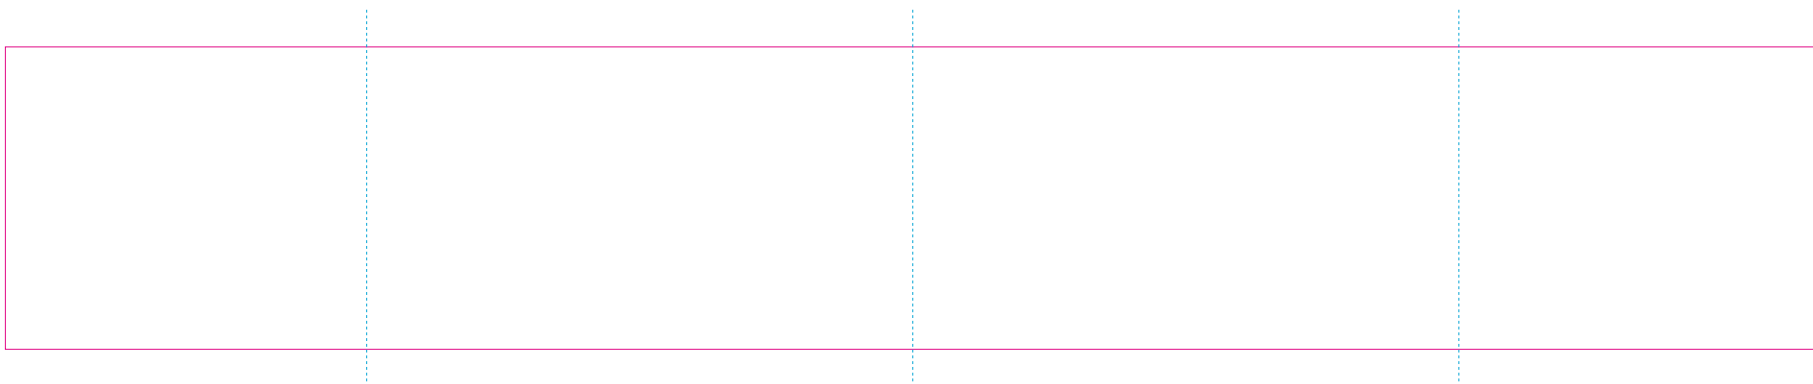

RS

With rotary screen printing technology the product can only be printed on the opposite side of the handle, please do not position the design on the right or left handed side.

C

— Edge of graphics

- - - centerlines

resolution: min. 300 DPI

colours: CMYK

formats: TIFF, PDF, EPS, AI, CDR

The pink outline the maximum size of graphic visible on the product.

The blue dash line indicates the center line of the left, right and middle side of object.