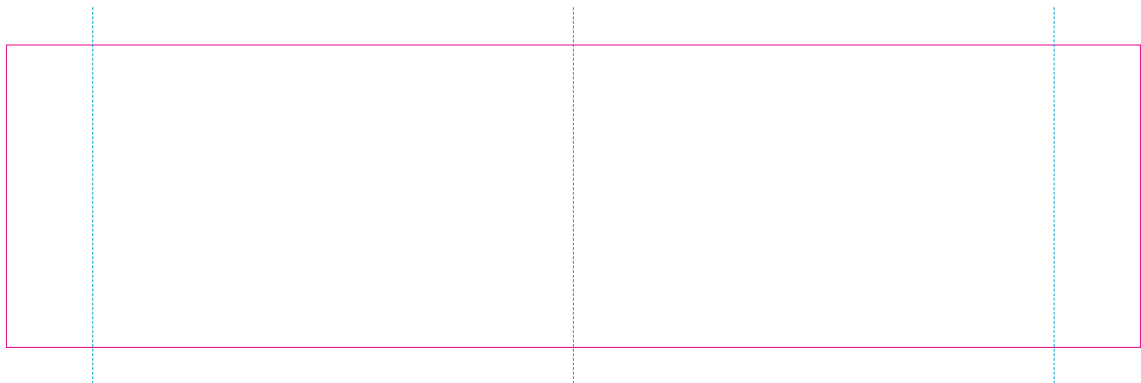

RS

With rotary screen printing technology the product can only be printed on the opposite side of the handle, please do not position the design on the right or left handed side.

C3, WPC3

— Edge of graphics

- - - - Centerlines

file format: vector
colours: in one color
formats: PDF, EPS, AI, CDR

The pink outline the maximum size of graphic visible on the product.
The blue dash line indicates the center line of the left, right and middle side of object.