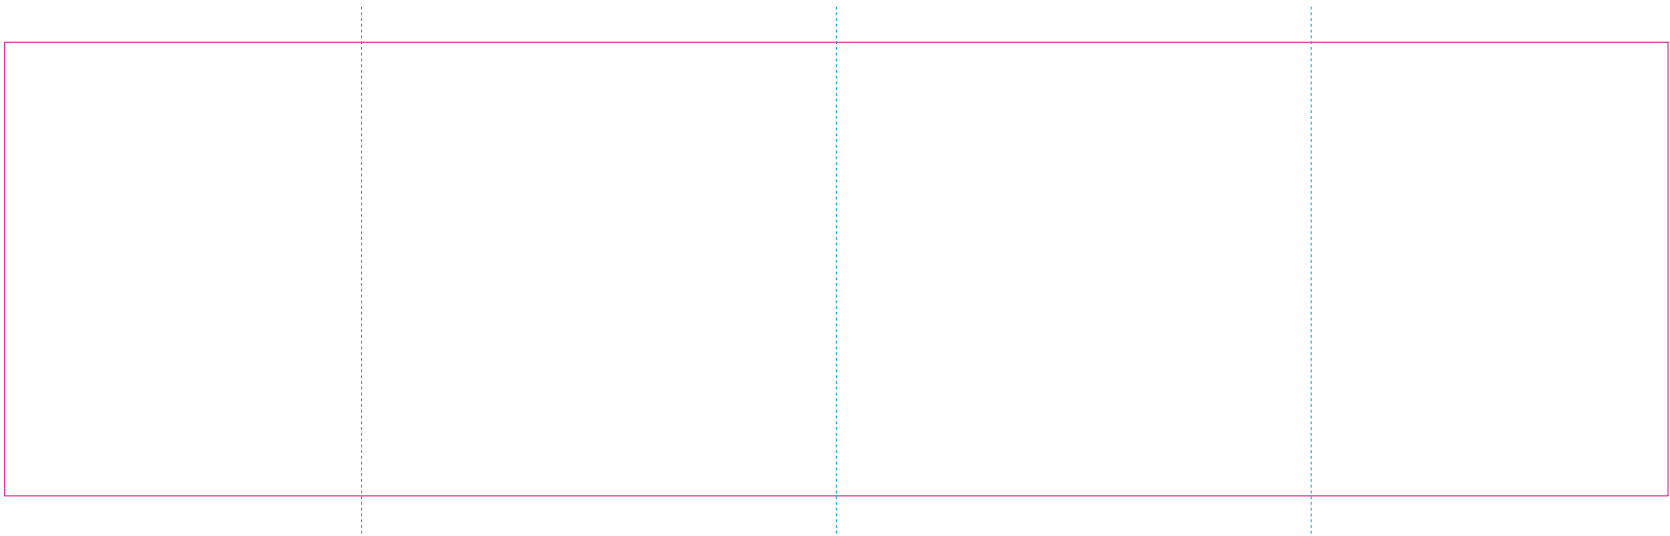

# RS

— Edge of graphics

- - - centerlines

resolution: min. 300 DPI  
colours: CMYK  
formats: TIFF, PDF, EPS, AI, CDR

The pink outline the maximum size of graphic visible on the product.  
The blue dash line indicates the center line of the left, right and middle side of object.