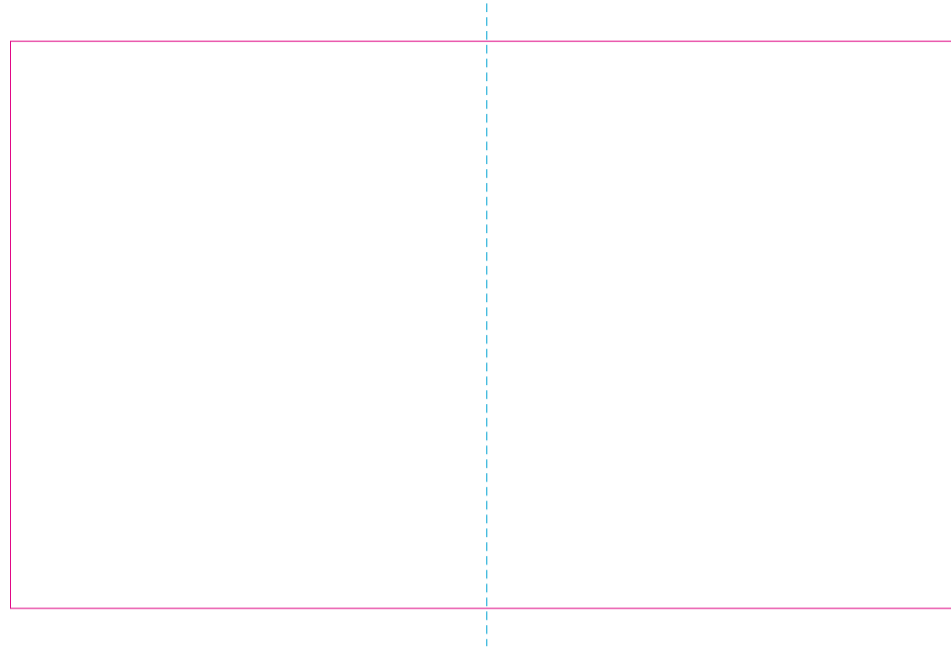

## RS

With rotary screen printing technology the product can only be printed on the opposite side of the handle, please do not position the design on the right or left handed side.

## WPC

## C

— Edge of graphics

- - - centerlines

file format: vector  
colours: in one color  
formats: PDF, EPS, AI, CDR

The pink outline the maximum size of graphic visible on the product.  
The blue dash line indicates the center line of the left, right and middle side of object.