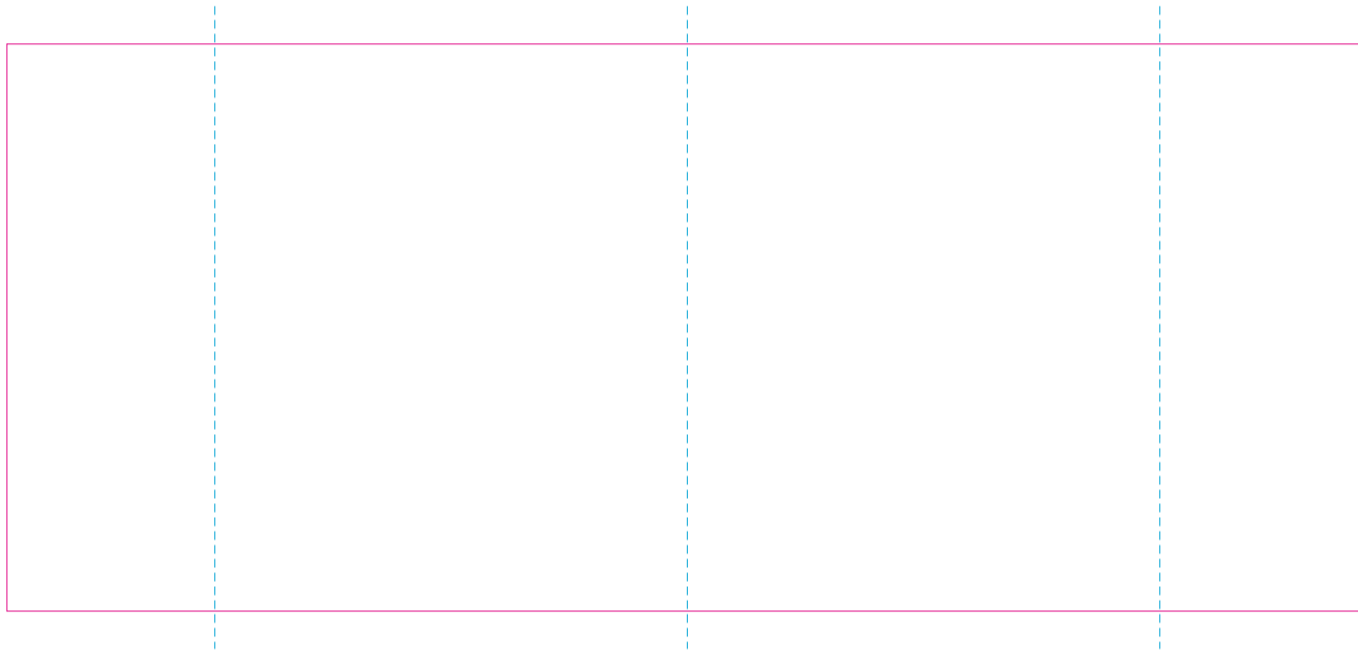

## RS

With rotary screen printing technology the product can only be printed on the opposite side of the handle, please do not position the design on the right or left handed side.

## WPC

## C

— Edge of graphics

- - - centerlines

file format: vector  
colours: in one color  
formats: PDF, EPS, AI, CDR

The pink outline the maximum size of graphic visible on the product.  
The blue dash line indicates the center line of the left, right and middle side of object.