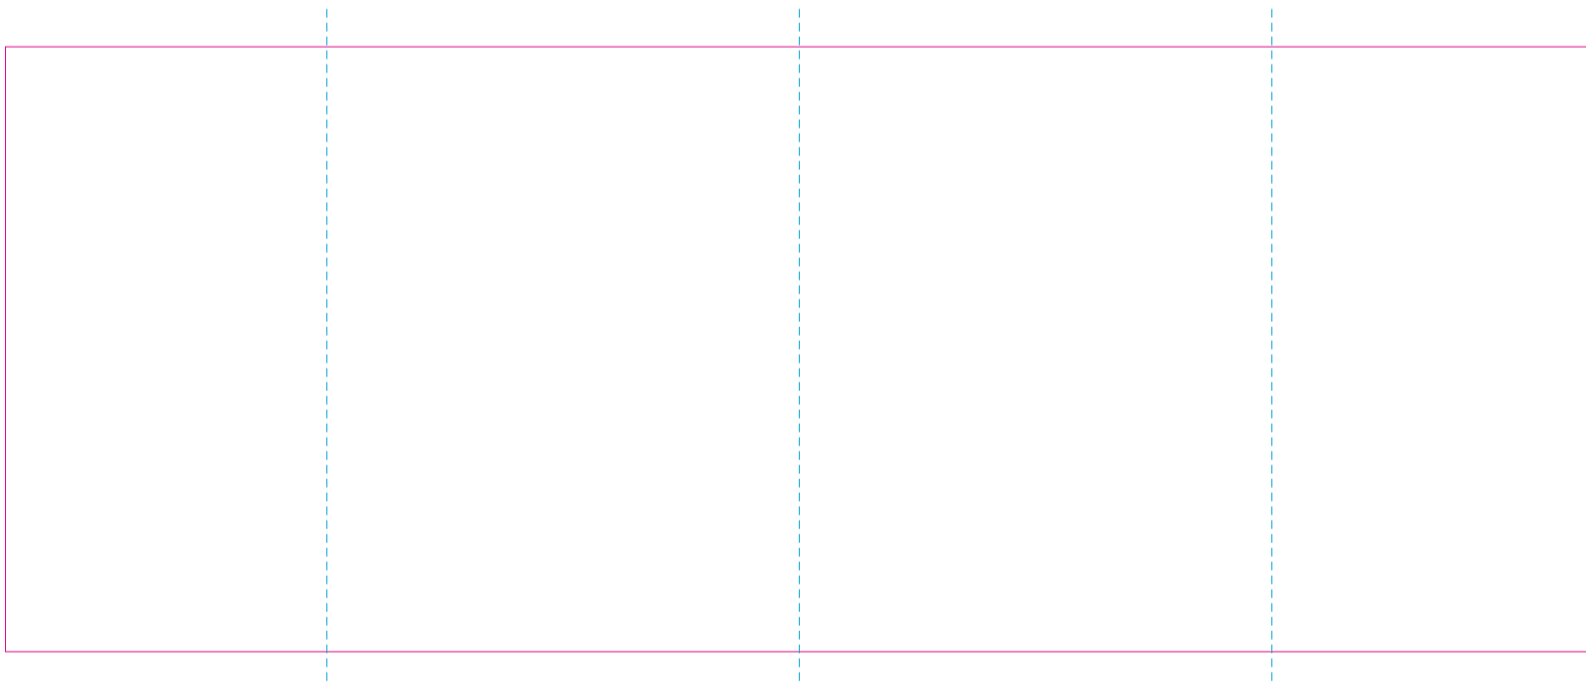

## RS

With rotary screen printing technology the product can only be printed on the opposite side of the handle, please do not position the design on the right or left handed side.

## WPC

## C

— Edge of graphics

- - - centerlines

file format: vector  
colours: in one color  
formats: PDF, EPS, AI, CDR

The pink outline the maximum size of graphic visible on the product.  
The blue dash line indicates the center line of the left, right and middle side of object.