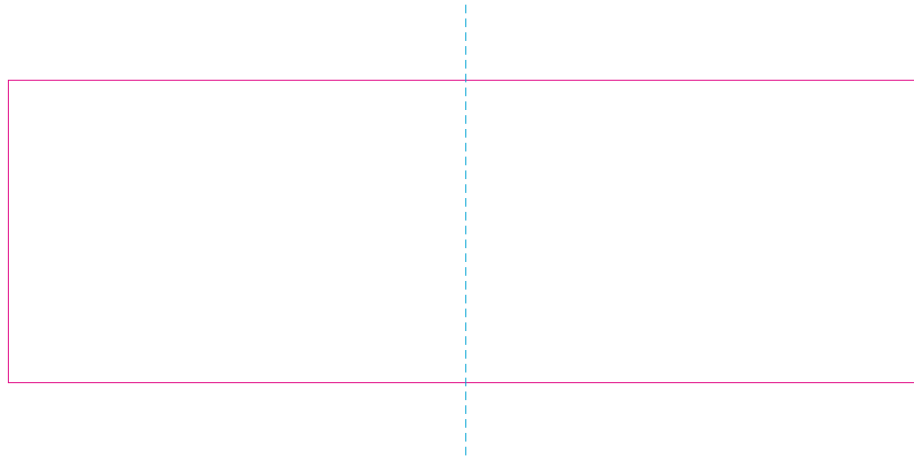

RS

With rotary screen printing technology the product can only be printed on the opposite side of the handle, please do not position the design on the right or left handed side.

——— Edge of graphics

- - - - - centerlines

file format: vector

colours: in one color

formats: PDF, EPS, AI, CDR

The pink outline the maximum size of graphic visible on the product.

The blue dash line indicates the center line of the left, right and middle side of object.