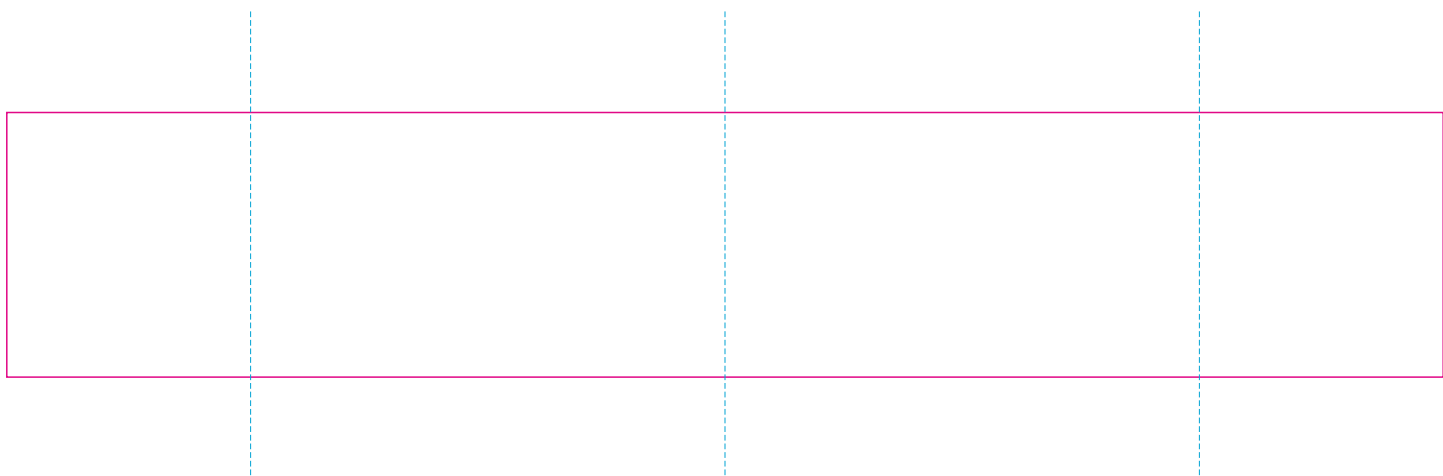

## RS

With rotary screen printing technology the product can only be printed on the opposite side of the handle, please do not position the design on the right or left handed side.

## WPC, C

— Edge of graphic

- - - centerlines

resolution: min. 300 DPI  
colours: CMYK  
formats: TIFF, PDF, EPS, AI, CDR

The pink outline the maximum size of graphic visible on the product.  
The blue dash line indicates the center line of the left, right and middle side of object.