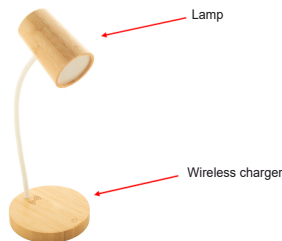

Product Overview:

Specifications:

- Charging voltage: 9V DC 2A
- Wireless charging: 9V DC 1.1A; 15W
- Wireless output power: 15W max.
- Frequency: 105-210 KHZ
- Working distance up to 6mm
- Suitable for all mobile devices with Qi technology.
- 3 lights modes, adjustable intensity.

Operation:

Connect the USB C cable to the device port and the other end of the cable into a USB AC adapter.

Charger:

Connect the device that you want to charge to the USB Output using a USB cable.
To use the wireless charger, put your Qi compatible device on top of the wireless charger, ensuring that it is face up and centrally positioned.

Note: To ensure that the charger works correctly, it is recommended to remove the protective case of your phone.

Lamp:

Hit the arc to turn on the lamp, and again to change the kind of light.

Keep pressed to adjust the light intensity.

Warnings:

1. Do not expose this product to rain or damp conditions.
2. Prevent this item from falling as it could cause serious damage.
3. Do not dismantle, repair or modify this product by yourself, contact an authorized specialist.
4. In order to avoid any risk, do not dispose of this product inappropriately.
5. Clean it with a dry cloth.
6. Do not place this item near sources of heat or expose to direct sunlight.
7. Do not insert any metal objects into this device as there is a risk of causing a short circuit in the unit.
8. To avoid risk, do not place any metal objects between the charger and the mobile device during the charging process. Do not use mobile devices with a metal case.
10. Keep out of reach of children.