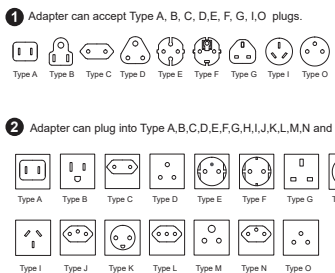

2-POLE UNEARTHED DEVICES

The product is suitable for use with most electronic devices up to 2500W at 250V and 1000W at 100V. It can be used with a multitude of appliances such as: Laptops, Small travel hair dryers, Travel irons, Electric fan, Table lamp, Electric razors, etc.