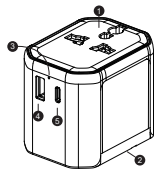

- Multi-socket
  USA/UK/EU Plugs
  LED Indicator
  USB-A Port
  USB-C Port

SPECIFICATIONS

APPLICABLE OUTLETS