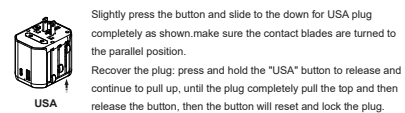

Attentions:

REPLACEMENT OF THE FUSE
1. Take out
2. You also could change new fuse. standard: 240Vac 10A, 6.3*25.4mm, BS1362 approved.

CAUTION
Always disconnect Adapter from the outlet when not in use.
Before use, please read this instruction carefully! This product does not convert voltage(AC-AC), in order to avoid possible damage to your device or other safety hazards, please make sure the power outlet you intend to use has the proper voltage to run your device before using this adapter.

COMPATIBLE COUNTRIES
EU PLUG: Albania, Algeria, Angola, Argentina, Austria, Azores, Balearic Islands, Bangladesh, Belgium, Bolivia, Bosnia, Brazil, Bulgaria, Burkina Faso, Burundi, Cameroon, Canary Island, Cape Verde, Central African Republic, Channel Islands, Chile, Comoros, Congo, Croatia, Cote d'Ivoire, Cyprus, Denmark, Djibouti, Egypt, El Salvador, Equatorial Guinea, Eritrea, Faeroer Islands, Finland, France, Gabon, Germany, Gibraltar, Greece, Greenland, Guadeloupe, Guinea, Guinea-Bissau, Hungary, Iceland, India, Indonesia, Iran, Iraq, Israel, Italy, Kazakhstan, Korea, Kuwait, Laos, Lebanon, Lithuania, Luxembourg, Macedonia, Madagascar, Madeira, Mali, Martinique, Mauritania, Mauritius, Monaco, Morocco, Mozambique, Myanmar, Nepal, Netherlands, Niger, Norway, Oman, Pakistan, Paraguay, Peru, Philippines, Poland, Portugal, Romania, Russia, Rwanda, Senegal, Somalia, Spain, Sudan, Suriname, Sweden, Switzerland, Syria, Thailand, Togo, Tunisia, Turkey, Uruguay, Vietnam, Zambia.

USA PLUG: American Samoa, Anguilla, Antilles, Aruba, Bahamas, Bangladesh, Barbados, Bermuda, Bolivia, Brazil, Canada, Cayman Islands, China, Colombia, Costa Rica, Cuba, Ecuador, El Salvador, Guatemala, Haiti, Honduras, Jamaica, Laos, Lebanon, Liberia, Maldives, Mexico, Micronesia, Montserrat, Nicaragua, Niger, Nigeria, Okinawa, Panama, Peru, Philippines, Puerto Rico, St. Vincent, Saudi Arabia, Tahiti, Taiwan, Thailand, United States, Venezuela, Vietnam, Virgin Islands(US&British), Yemen, Macau, Malawi, Malaysia, Maldives, Malta, Mauritius, Myanmar, Oman, Qatar, St. Lucia, St. Vincent, Saudi Arabia, Seychelles, Sierra Leone, Singapore, Tanzania, Uganda, United Arab Emirates, United Kingdom, Vietnam, Yemen, Zambia, Zimbabwe.