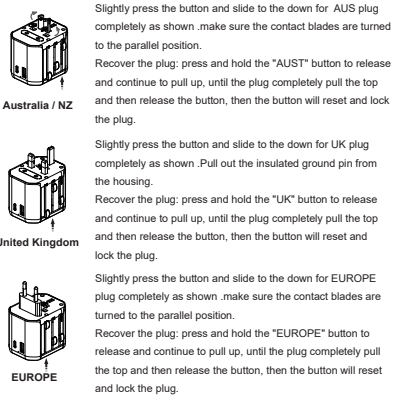

Attentions:

REPLACEMENT OF THE FUSE
1. Take out
2. You also could change new fuse. standard: 240Vac 10A, 6.3*25.4mm, BS1362 approved.

CAUTION
Always disconnect Adapter from the outlet when not in use.
Before use, please read this instruction carefully! This product does not convert voltage(AC-AC), in order to avoid possible damage to your device or other safety hazards, please make sure the power outlet you intend to use has the proper voltage to run your device before using this adapter.

COMPATIBLE COUNTRIES
EU PLUG: Albania, Algeria, Angola, Argentina, Austria, Azores, Balearic Islands, Bangladesh, Belgium, Bolivia, Bosnia, Brazil, Bulgaria, Burkina Faso, Burundi, Cameroon, Canary Island, Cape Verde, Central African Republic, Channel Islands, Chile, Comoros, Congo, Croatia, Cote d'Ivoire, Cyprus, Denmark, Djibouti, Egypt, El Salvador, Equatorial Guinea, Eritrea, Faeroer Islands, Finland, France, Gabon, Germany, Gibraltar, Greece, Greenland, Guadeloupe, Guinea, Guinea-Bissau, Hungary, Iceland, India, Indonesia, Iran, Iraq, Israel, Italy, Kazakhstan, Korea, Kuwait, Laos, Lebanon, Lithuania, Luxembourg, Macedonia, Madagascar, Madeira, Mali, Martinique, Mauritania, Mauritius, Monaco, Morocco, Mozambique, Myanmar, Nepal, Netherlands, Niger, Norway, Oman, Pakistan, Paraguay, Peru, Philippines, Poland, Portugal, Romania, Russia, Rwanda, Senegal, Somalia, Spain, Sudan, Suriname, Sweden, Switzerland, Syria, Thailand, Togo, Tunisia, Turkey, Uruguay, Vietnam, Zambia.

USA PLUG: American Samoa, Anguilla, Antilles, Aruba, Bahamas, Bangladesh, Barbados, Bermuda, Bolivia, Brazil, Canada, Cayman Islands, China, Colombia, Costa Rica, Cuba, Ecuador, El Salvador, Guatemala, Haiti, Honduras, Jamaica, Laos, Lebanon, Liberia, Maldives, Mexico, Micronesia, Montserrat, Nicaragua, Niger, Nigeria, Okinawa, Panama, Peru, Philippines, Puerto Rico, St. Vincent, Saudi Arabia, Tahiti, Taiwan, Thailand, United States, Venezuela, Vietnam, Virgin Islands(US&British), Yemen, Macau, Malawi, Malaysia, Maldives, Malta, Mauritius, Myanmar, Oman, Qatar, St. Lucia, St. Vincent, Saudi Arabia, Seychelles, Sierra Leone, Singapore, Tanzania, Uganda, United Arab Emirates, United Kingdom, Vietnam, Yemen, Zambia, Zimbabwe.