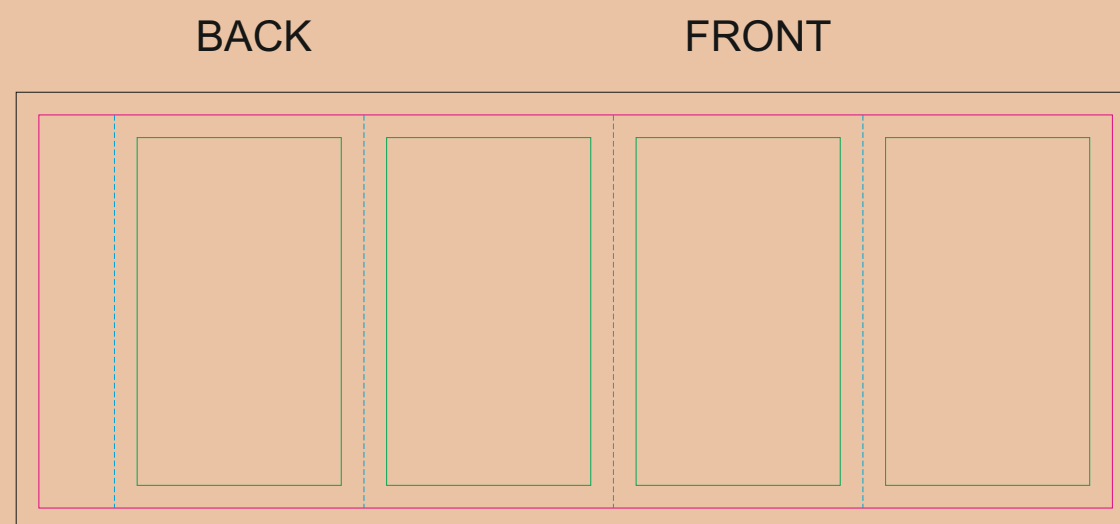

CRAFT Paper Sleeve

- Margin
- Edge of product
- Bleed limit 3-3 mm (background must fill it)
- - - - - Fold line

resolution: min. 300 DPI
colours: CMYK
formats: TIFF, PDF, EPS, AI, CDR

The green line indicates the area all non-background object-texts, logos, etc.
The pink outline the maximum size of graphic visible on the product.
The black line indicates the size of the required graphics including bleed.
The blue line indicates the folding.