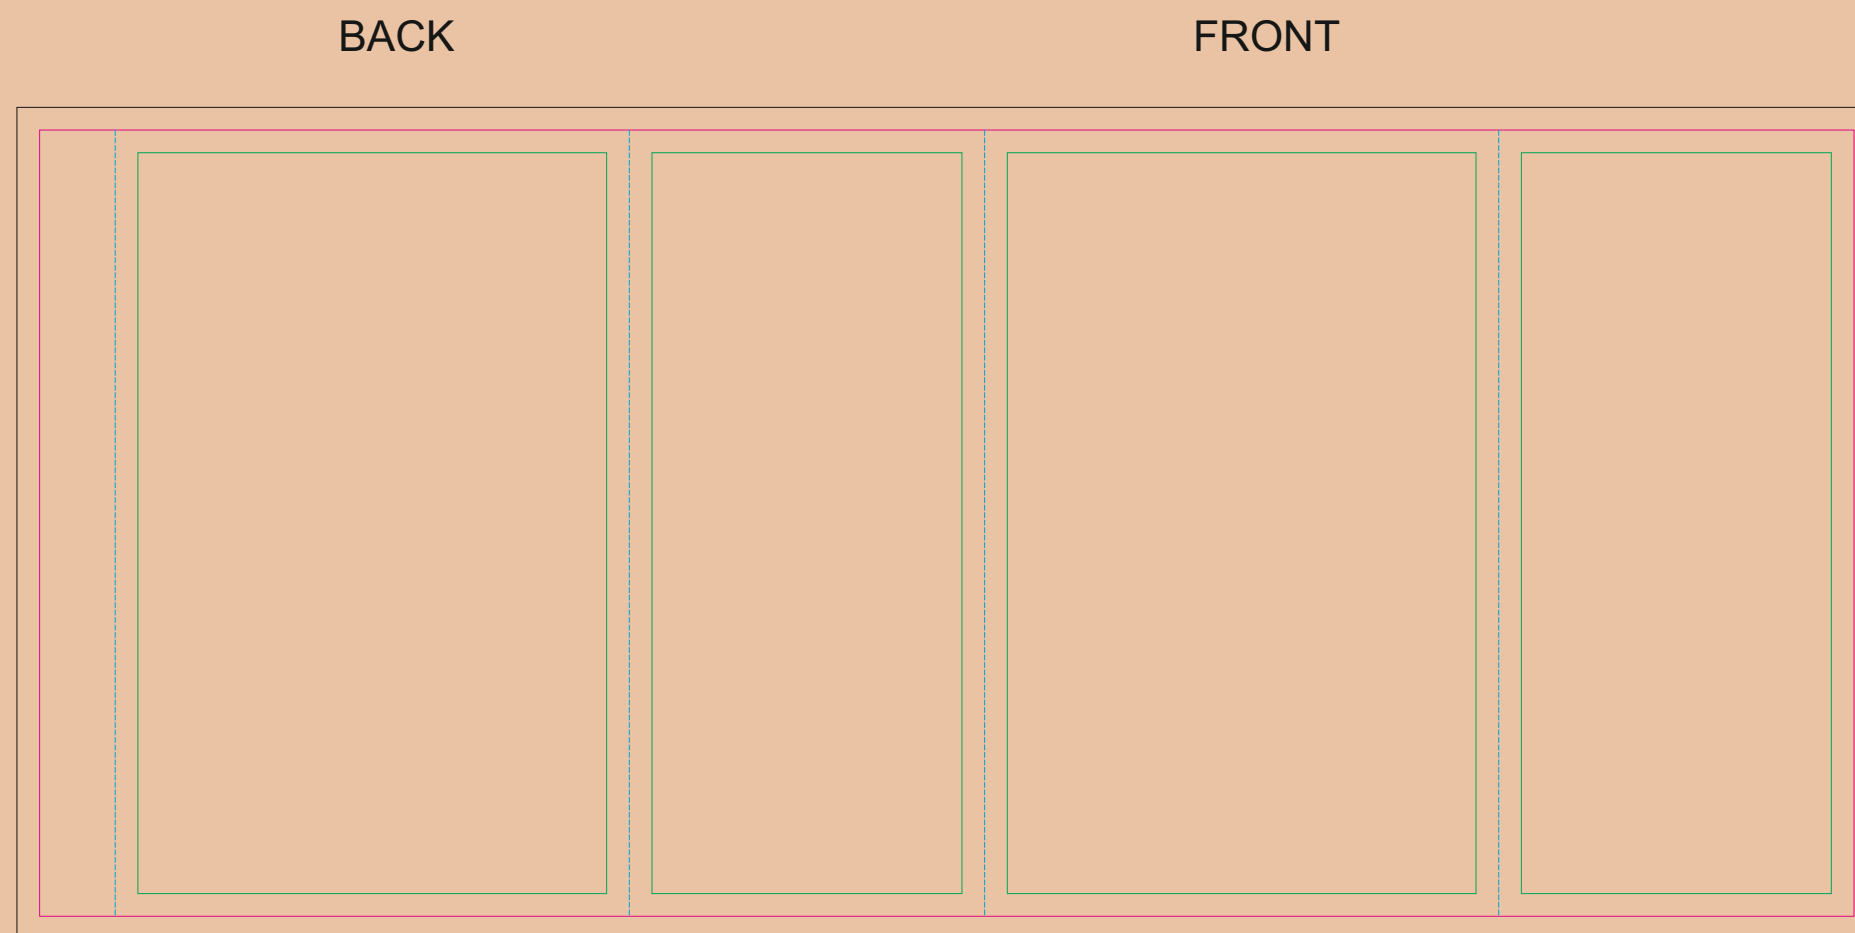

# CRAFT Paper Sleeve

resolution: min. 300 DPI  
colours: CMYK  
formats: TIFF, PDF, EPS, AI, CDR

- Margin
- Edge of product
- Bleed limit 3-3 mm (background must fill it)
- - - - - Fold line

The green line indicates the area all non-background object-texts, logos, etc.  
The pink outline the maximum size of graphic visible on the product.  
The black line indicates the size of the required graphics including bleed.  
The blue line indicates the folding.