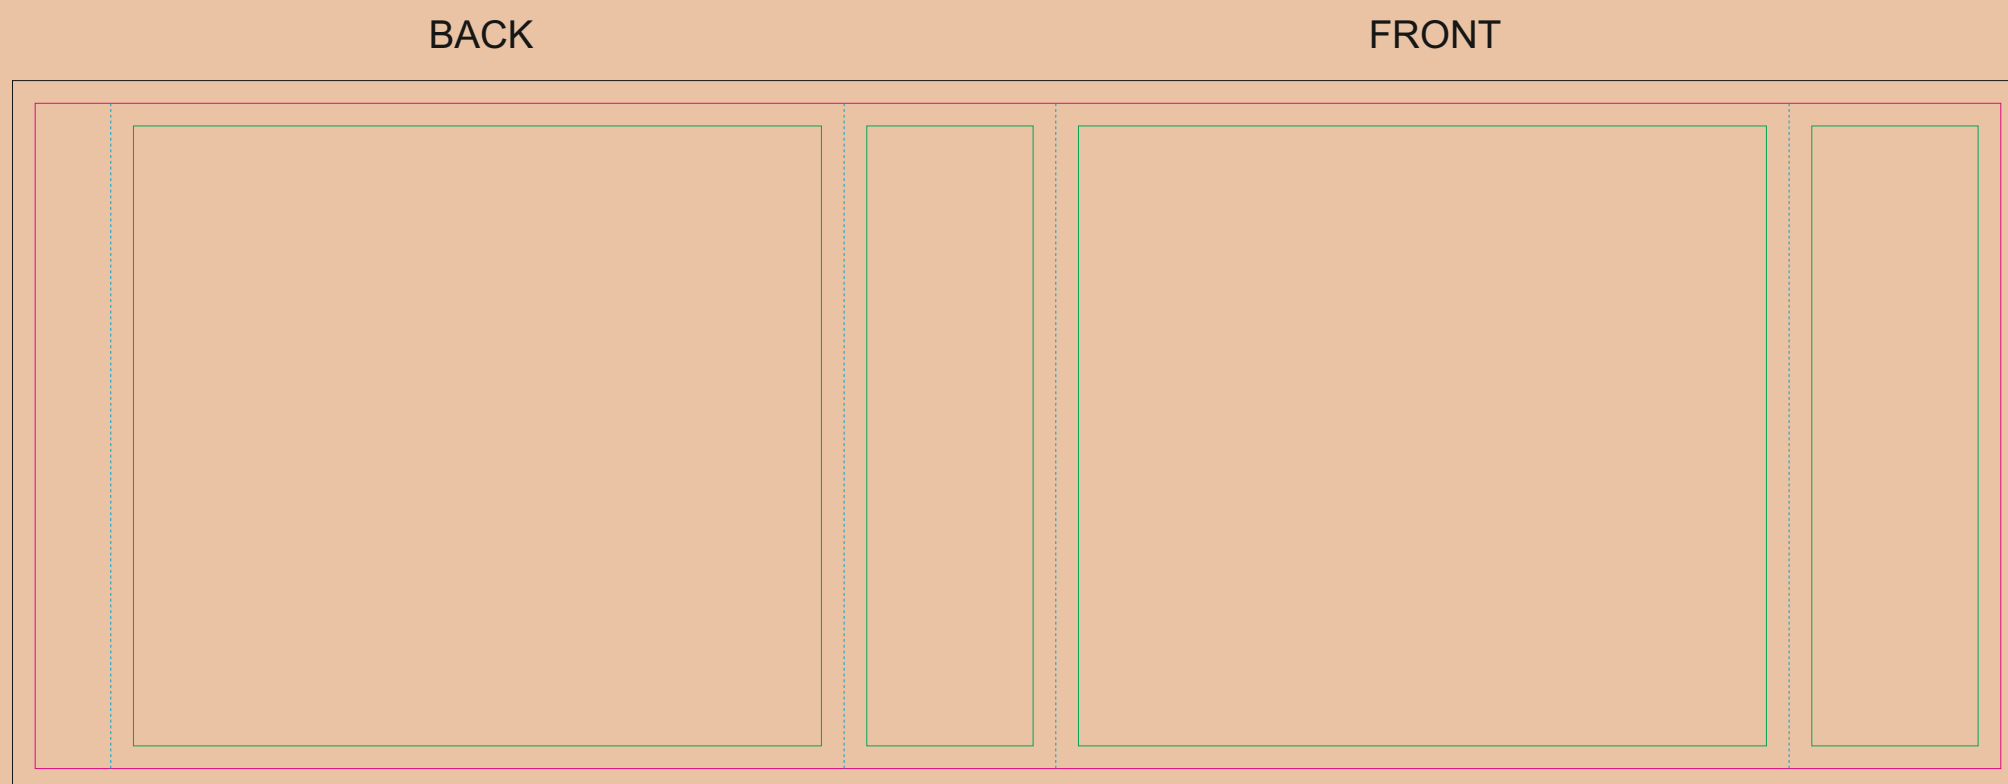

# CRAFT Paper Sleeve

- Margin
- Edge of product
- Bleed limit 3-3 mm (background must fill it)
- - - - - Fold line

resolution: min. 300 DPI  
colours: CMYK  
formats: TIFF, PDF, EPS, AI, CDR

The green line indicates the area all non-background object-texts, logos, etc.  
The pink outline the maximum size of graphic visible on the product.  
The black line indicates the size of the required graphics including bleed.  
The blue line indicates the folding.