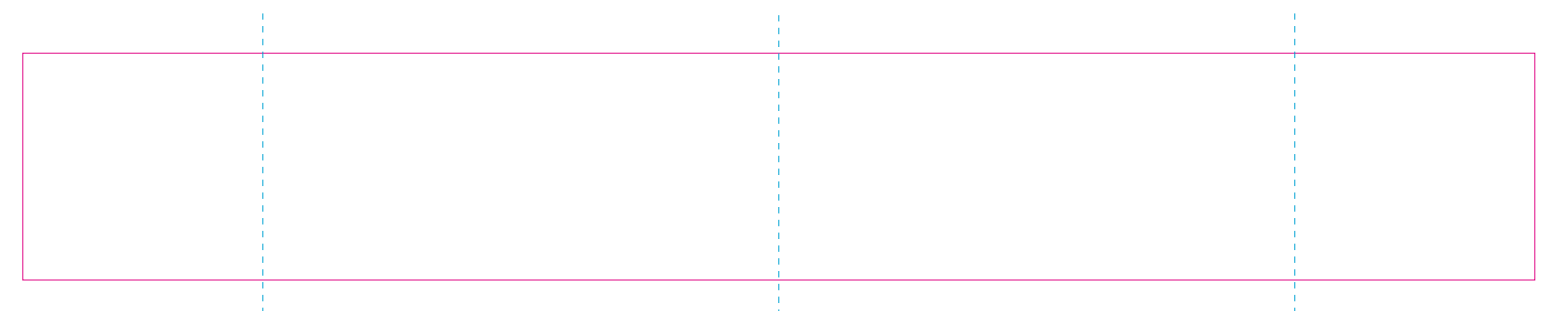

RUV

RS

ER 2

ER 1

— Edge of graphics

- - - centerlines

resolution: min. 300 DPI  
colours: CMYK  
formats: TIFF, PDF, EPS, AI, CDR

The pink outline the maximum size of graphic visible on the product.  
The blue dash line indicates the center line of the left, right and middle side of object.