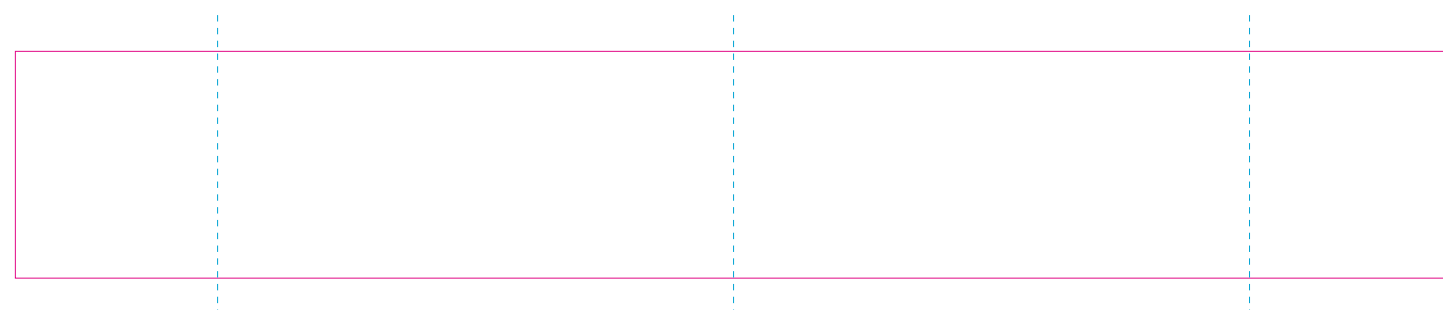

RUV

RS

ER 2

ER 1

— Edge of graphics

- - - centerlines

resolution: min. 300 DPI  
colours: CMYK  
formats: TIFF, PDF, EPS, AI, CDR

The pink outline the maximum size of graphic visible on the product.  
The blue dash line indicates the center line of the left, right and middle side of object.