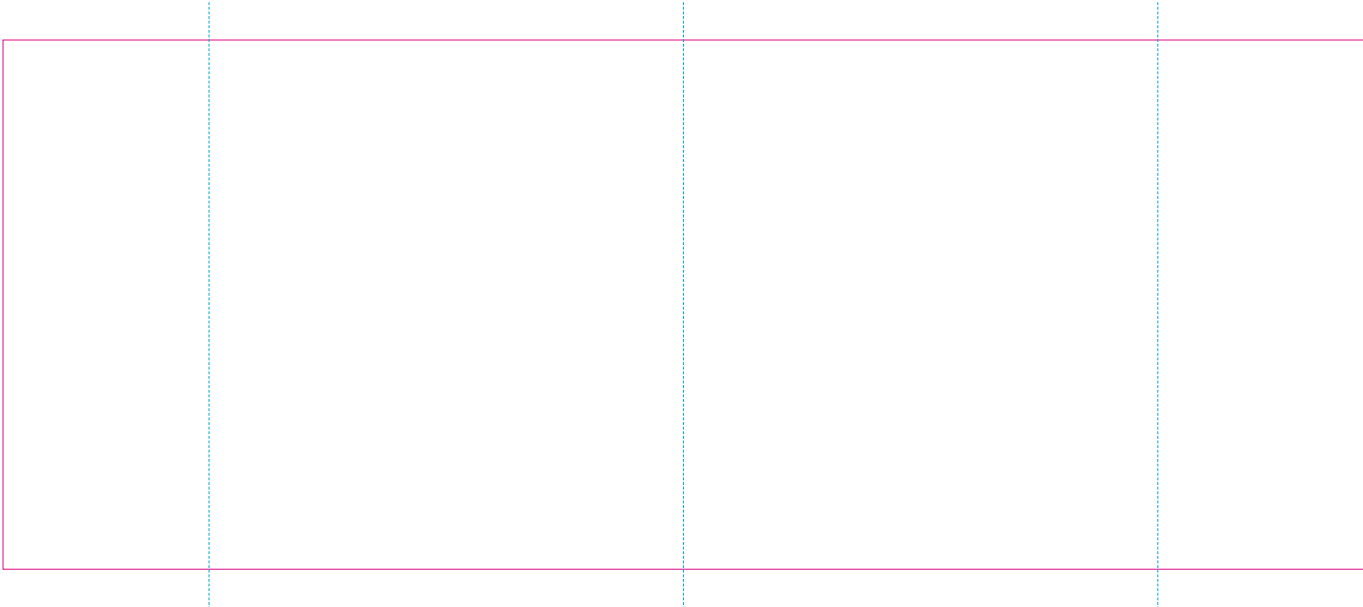

WPC, C

RS

With rotary screen printing technology the product can only be printed on the opposite side of the handle, please do not position the design on the right or left handed side.

— Edge of graphics

- - - centerlines

resolution: min. 300 DPI

colours: CMYK

formats: TIFF, PDF, EPS, AI, CDR

The pink outline the maximum size of graphic visible on the product.

The blue dash line indicates the center line of the left, right and middle side of object.