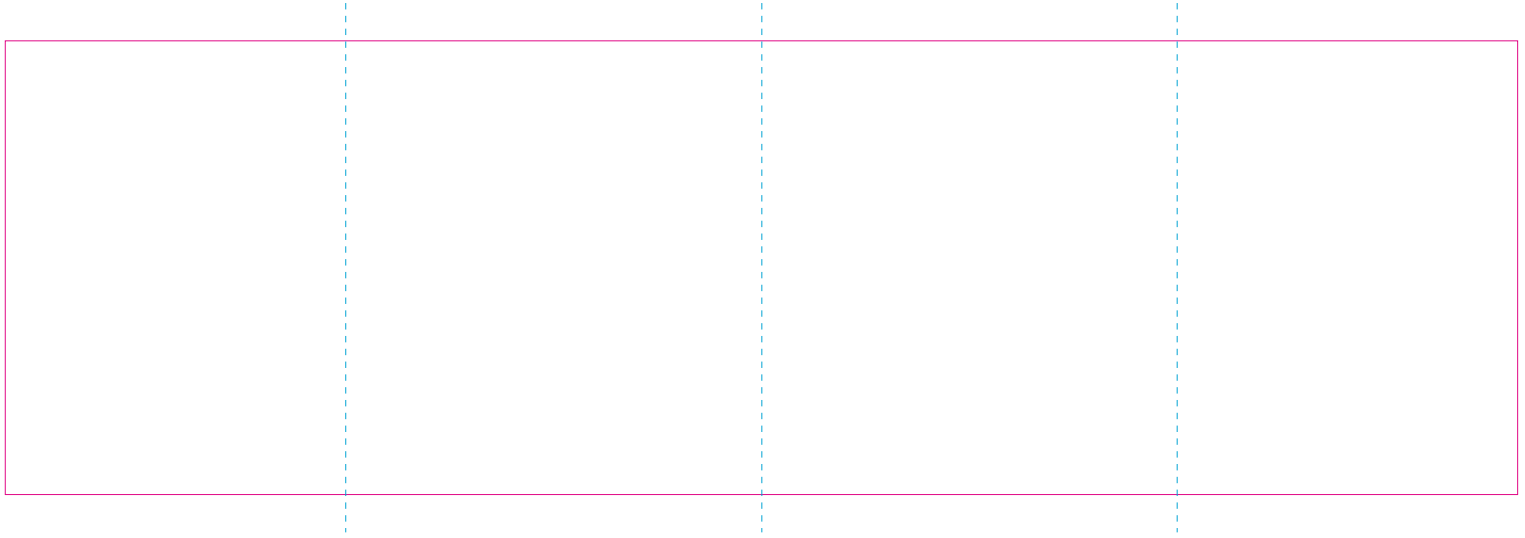

RS

— Edge of graphics

- - - centerlines

file format: vector
colours: in one color
formats: PDF, EPS, AI, CDR

The pink outline the maximum size of graphic visible on the product.
The blue dash line indicates the center line of the left, right and middle side of object.