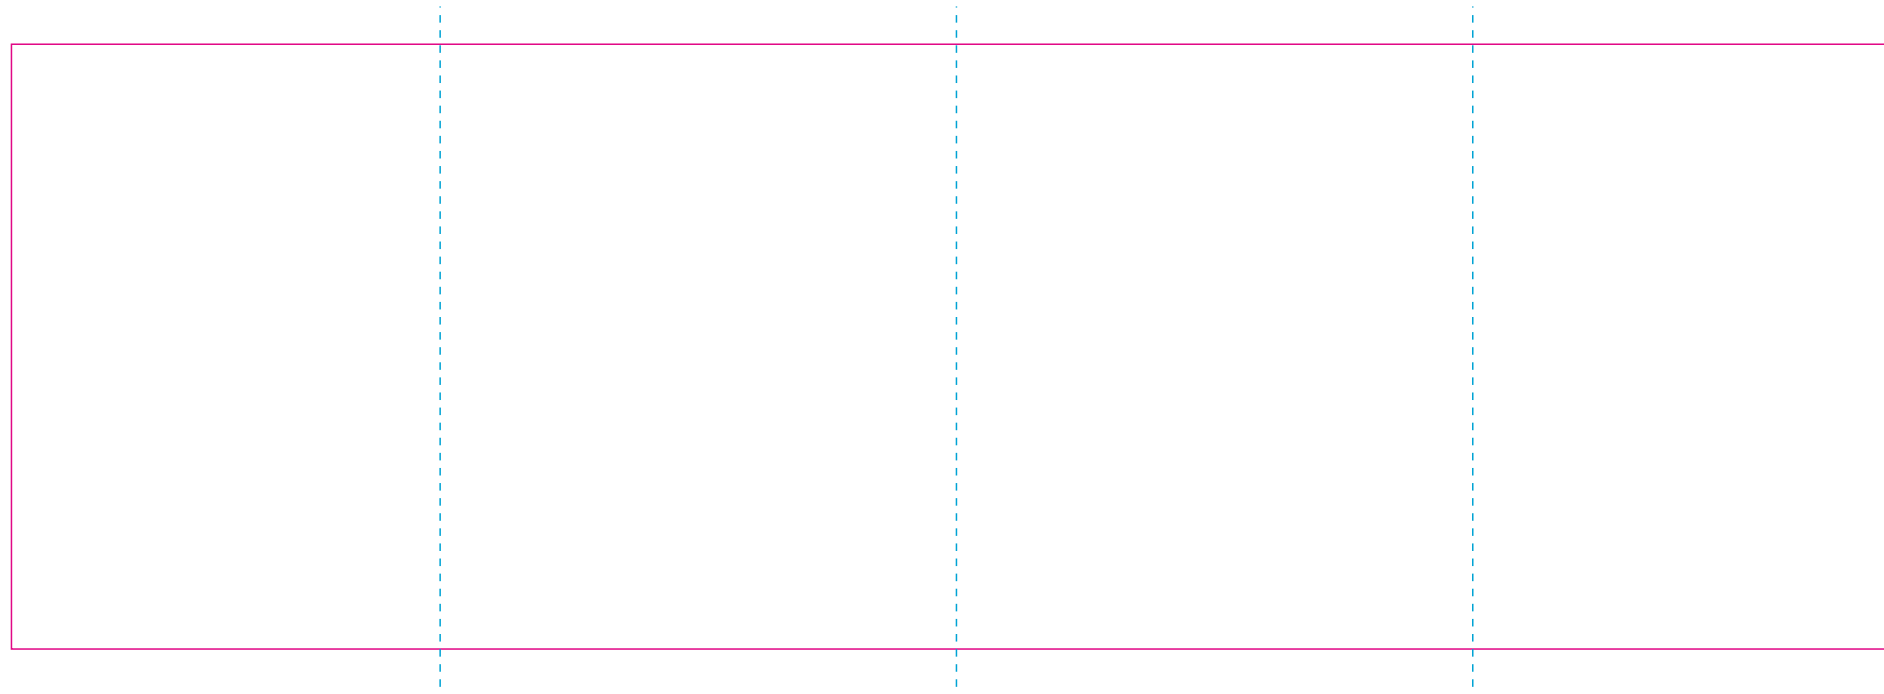

RUV

RS, ER 2

ER 1

— Edge of graphics

- - - centerlines

resolution: min. 300 DPI

colours: CMYK

formats: TIFF, PDF, EPS, AI, CDR

The pink outline the maximum size of graphic visible on the product.

The blue dash line indicates the center line of the left, right and middle side of object.