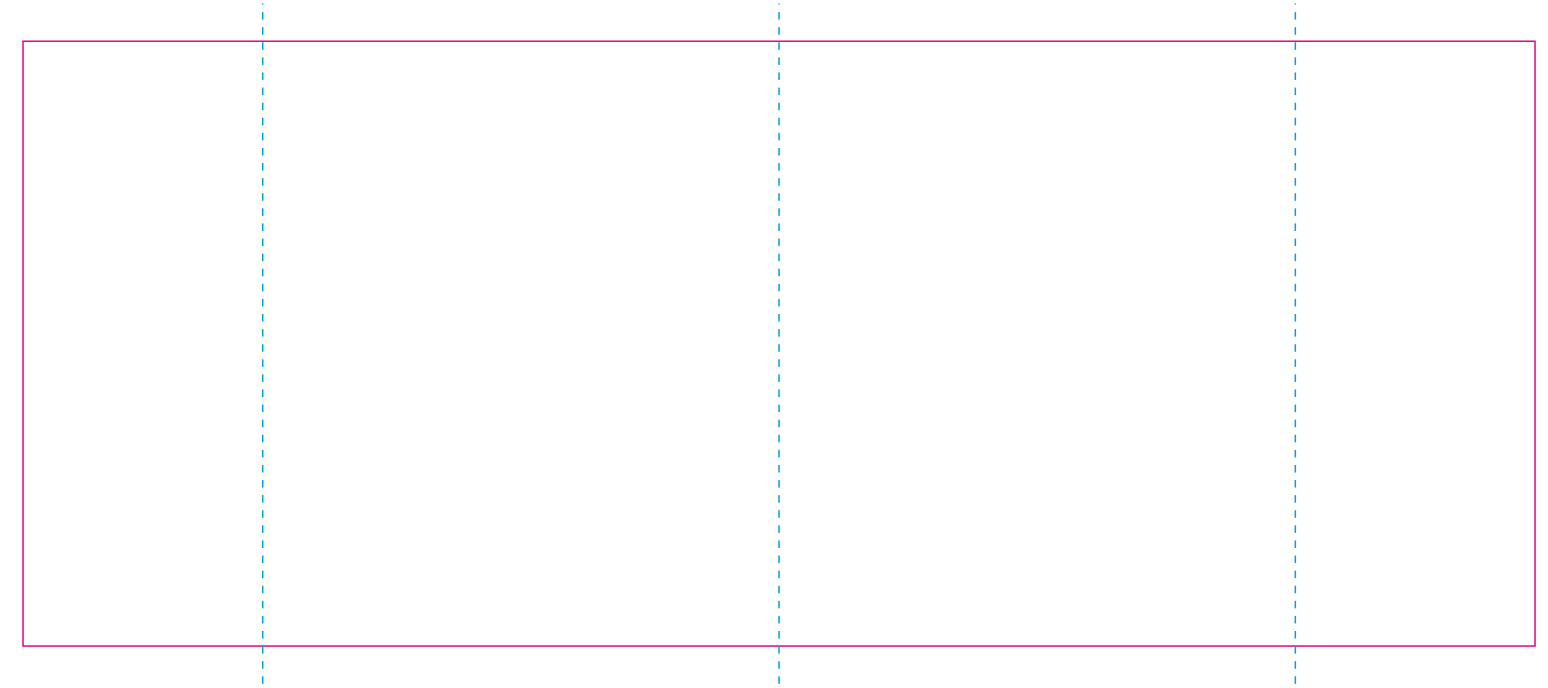

RUV

RS, ER 2

ER 1

— Edge of graphics

- - - centerlines

resolution: min. 300 DPI

colours: CMYK

formats: TIFF, PDF, EPS, AI, CDR

The pink outline the maximum size of graphic visible on the product.

The blue dash line indicates the center line of the left, right and middle side of object.