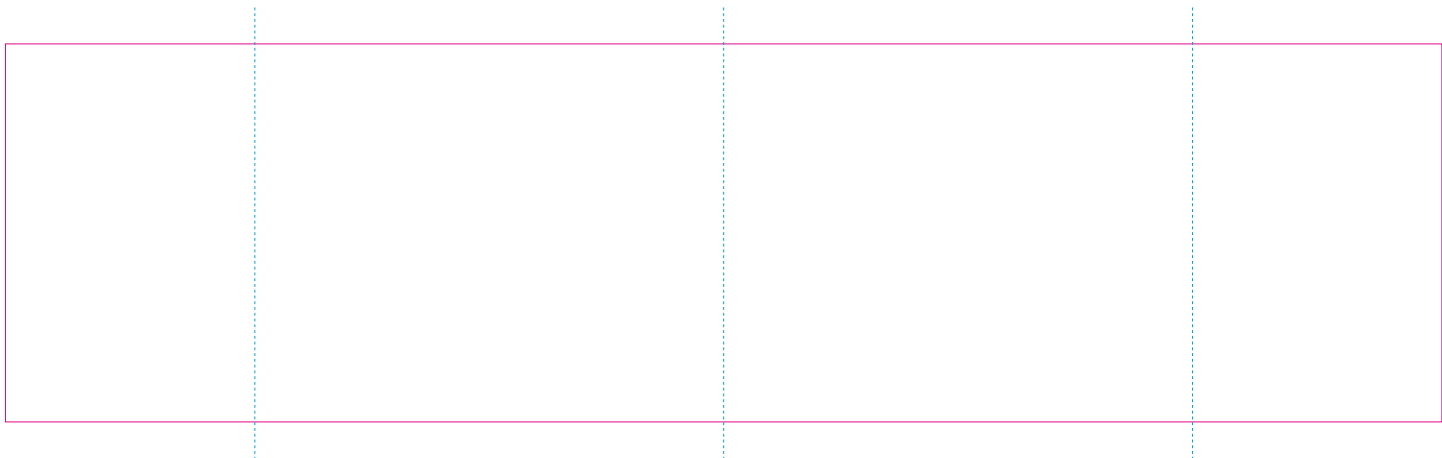

# RS

With rotary screen printing technology the product can only be printed on the opposite side of the handle, please do not position the design on the right or left handed side.

# C

— Edge of graphics

- - - centerlines

resolution: min. 300 DPI

colours: CMYK

formats: TIFF, PDF, EPS, AI, CDR

The pink outline the maximum size of graphic visible on the product.

The blue dash line indicates the center line of the left, right and middle side of object.