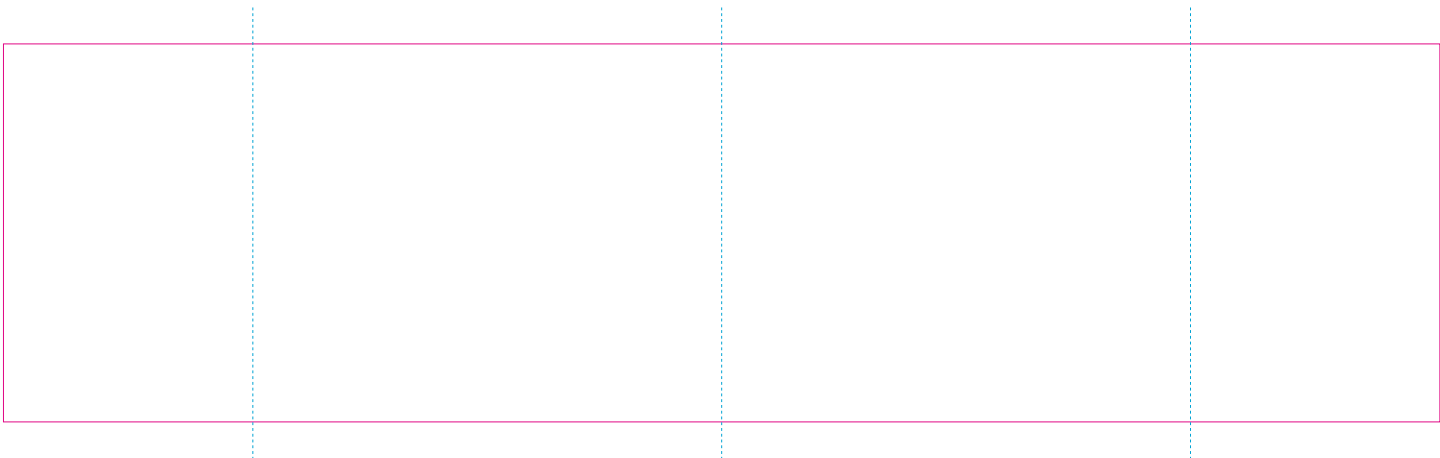

RS

With rotary screen printing technology the product can only be printed on the opposite side of the handle, please do not position the design on the right or left handed side.

C

— Edge of graphics

- - - centerlines

resolution: min. 300 DPI

colours: CMYK

formats: TIFF, PDF, EPS, AI, CDR

The pink outline the maximum size of graphic visible on the product.

The blue dash line indicates the center line of the left, right and middle side of object.