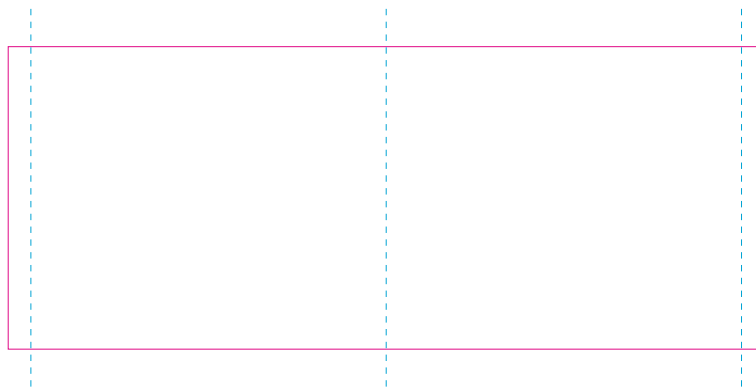

RS

— Edge of graphics

- - - centerlines

file format: vector

colours: in one color

formats: PDF, EPS, AI, CDR

The pink outline the maximum size of graphic visible on the product.

The blue dash line indicates the center line of the left, right and middle side of object.