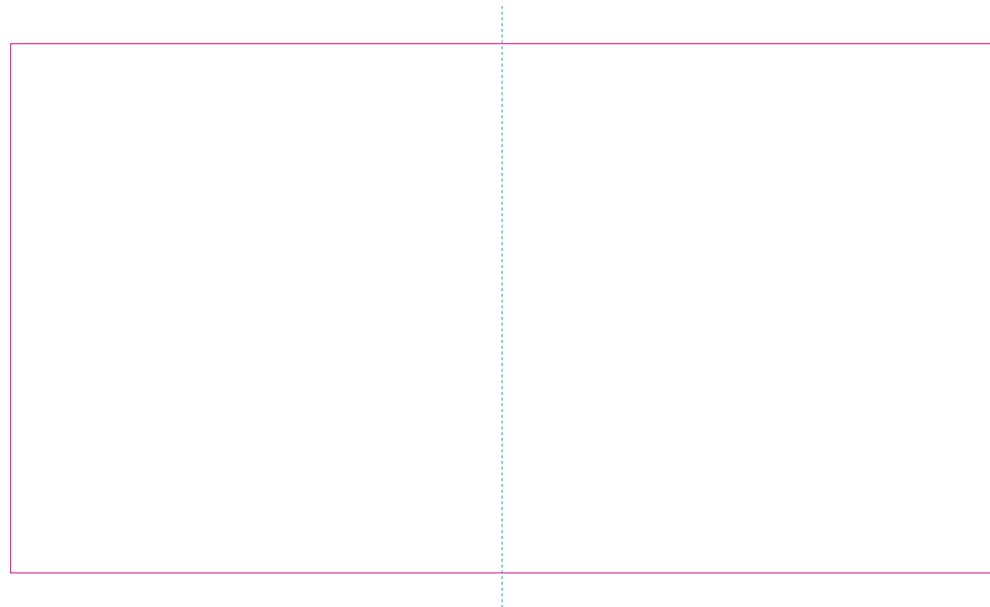

ORIGINAL ARTWORK
(UNWARPED)

CURVED ARTWORK
(HORIZONTAL SCALE)

— Edge of graphics
- - - centerlines

resolution: min. 300 DPI
colours: CMYK
formats: TIFF, PDF, EPS, AI, CDR

The pink outline the maximum size of graphic visible on the product.
The black outline indicates the edge of the product.
The blue dash line indicates the center line of the left, right and middle side of object.