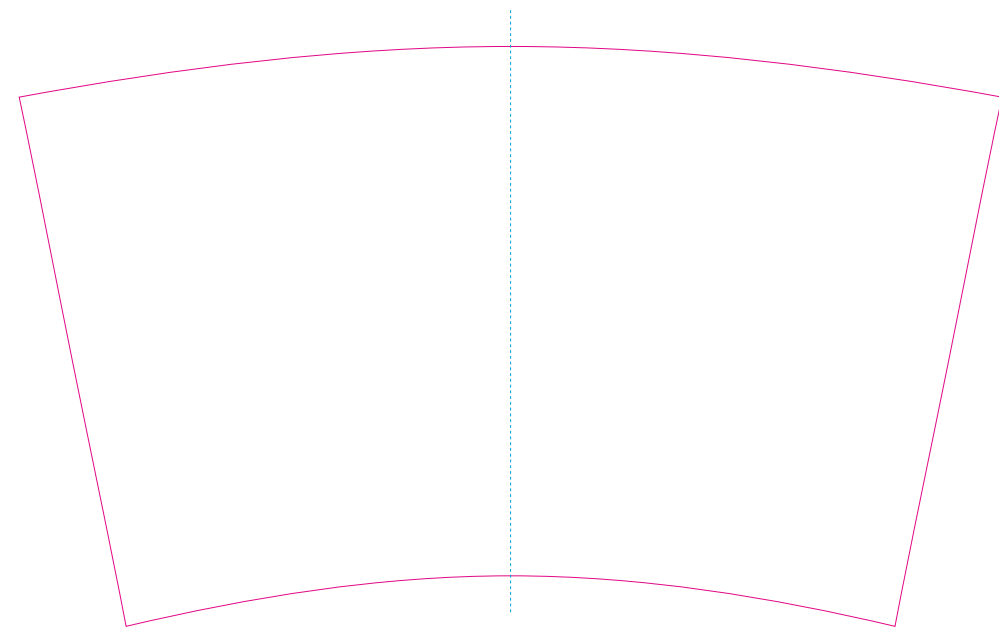

ORIGINAL ARTWORK
(UNWARPED)

CURVED ARTWORK
(HORIZONTAL SCALE)

— Edge of graphics
- - - centerlines

resolution: min. 300 DPI
colours: CMYK
formats: TIFF, PDF, EPS, AI, CDR

The pink outline the maximum size of graphic visible on the product.
The black outline indicates the edge of the product.
The blue dash line indicates the center line of the left, right and middle side of object.