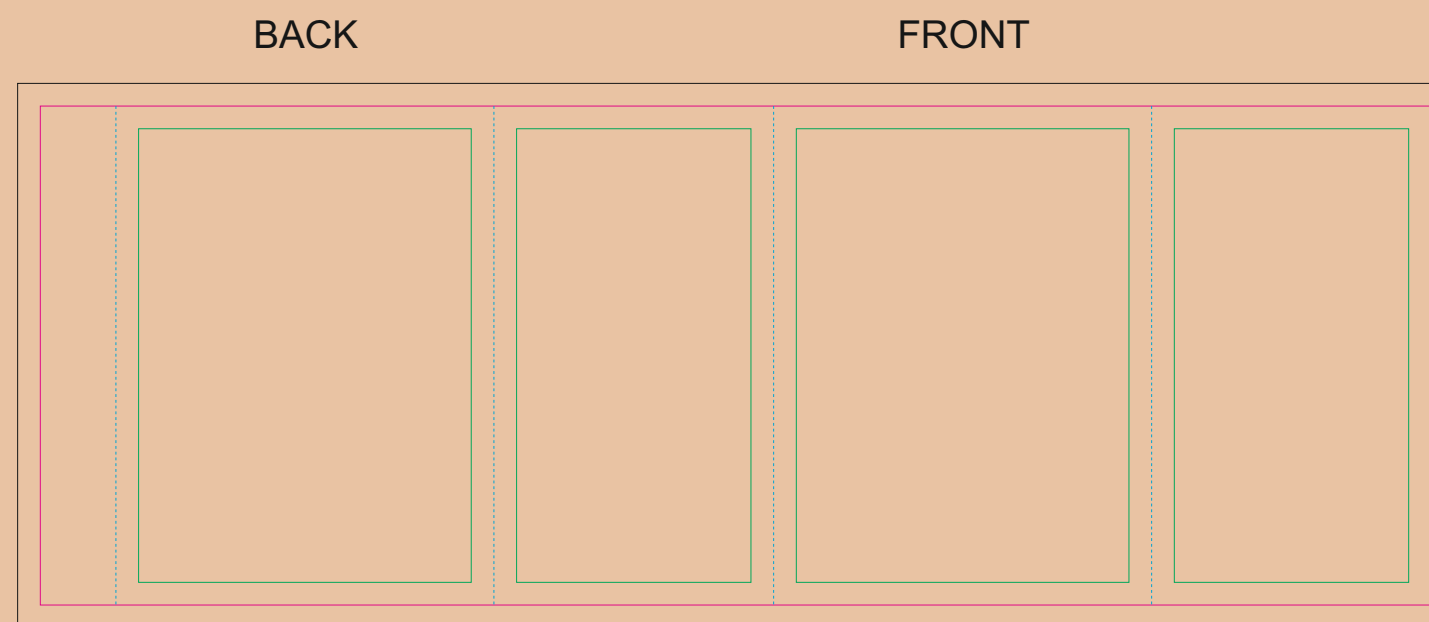

CRAFT Paper Sleeve

- Margin
- Edge of product
- Bleed limit 3-3 mm (background must fill it)
- - - - - Fold line

resolution: min. 300 DPI
colours: CMYK
formats: TIFF, PDF, EPS, AI, CDR

The green line indicates the area all non-background object-texts, logos, etc.
The pink outline the maximum size of graphic visible on the product.
The black line indicates the size of the required graphics including bleed.
The blue line indicates the folding.