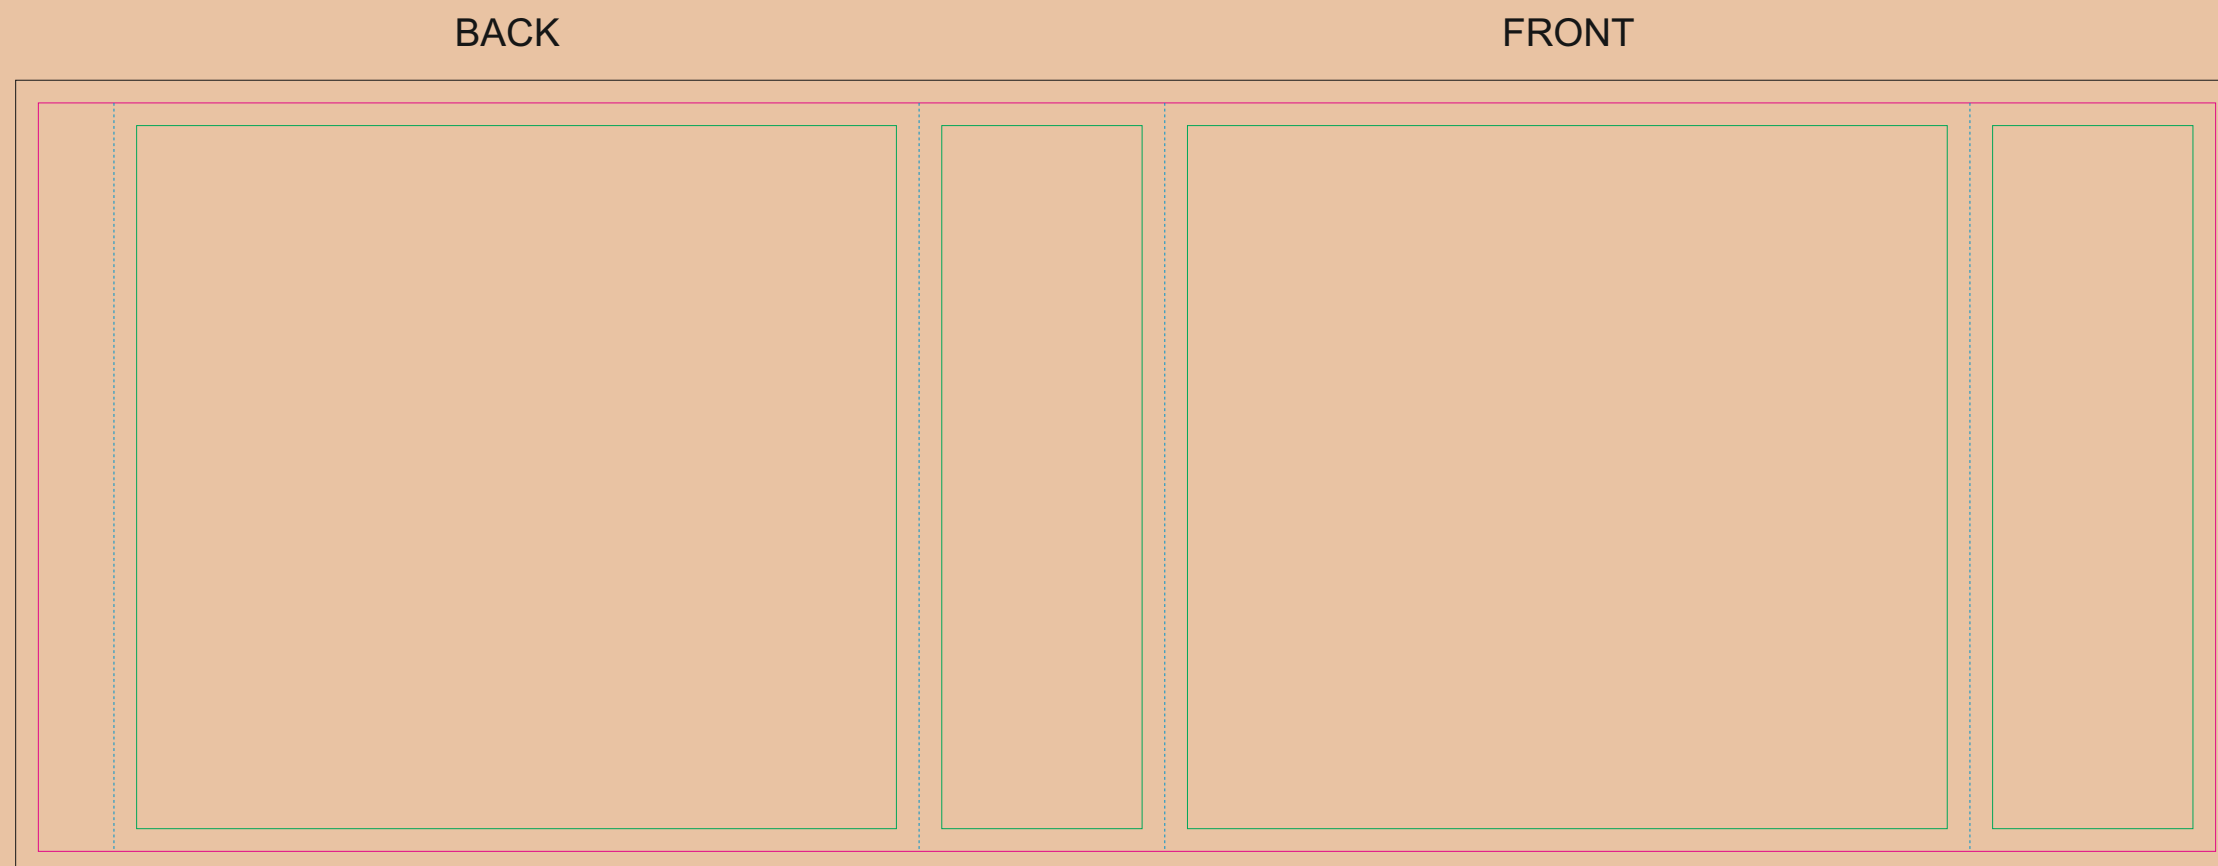

CRAFT Paper Sleeve

- Margin
- Edge of product
- Bleed limit 3-3 mm (background must fill it)
- - - - - Fold line

resolution: min. 300 DPI
colours: CMYK
formats: TIFF, PDF, EPS, AI, CDR

The green line indicates the area all non-background object-texts, logos, etc.
The pink outline the maximum size of graphic visible on the product.
The black line indicates the size of the required graphics including bleed.
The blue line indicates the folding.