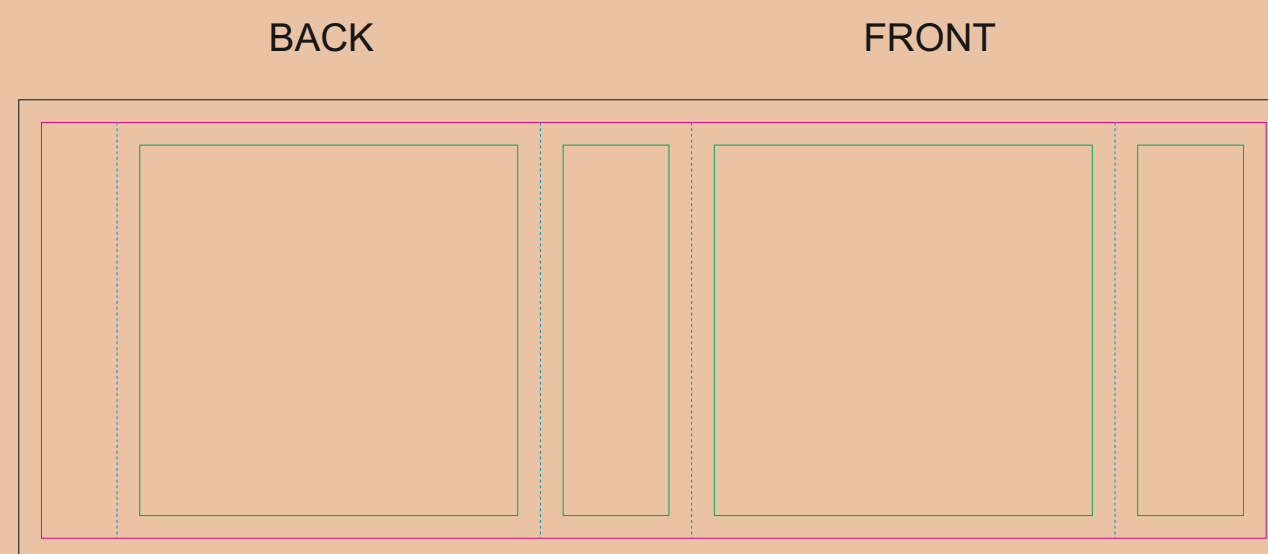

CRAFT Paper Sleeve

- Margin
- Edge of product
- Bleed limit 3-3 mm (background must fill it)
- - - - - Fold line

resolution: min. 300 DPI
colours: CMYK
formats: TIFF, PDF, EPS, AI, CDR

The green line indicates the area all non-background object-texts, logos, etc.
The pink outline the maximum size of graphic visible on the product.
The black line indicates the size of the required graphics including bleed.
The blue line indicates the folding.