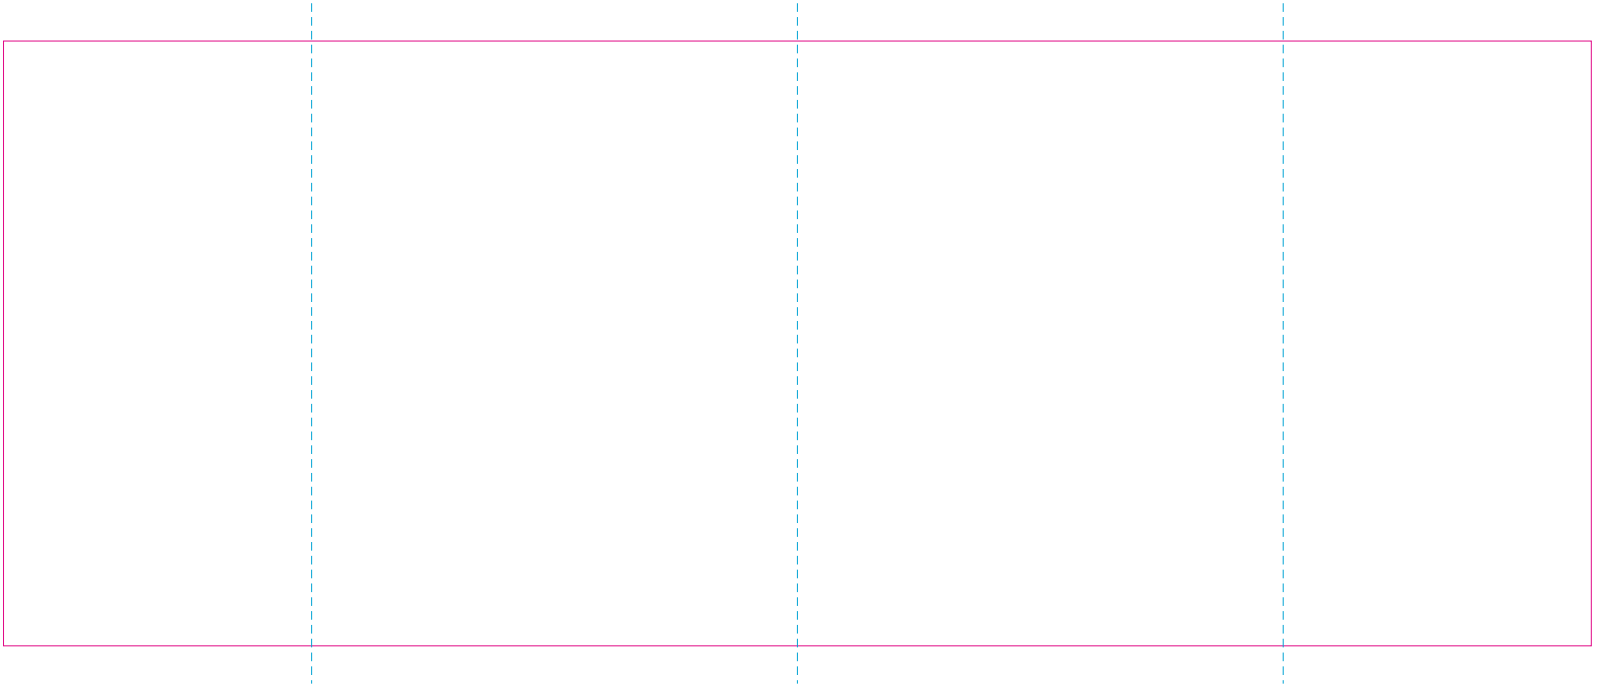

WPC, C

RS

With rotary screen printing technology the product can only be printed on the opposite side of the handle, please do not position the design on the right or left handed side.

—— Edge of graphics

----- centerlines

file format: vector

colours: in one color

formats: PDF, EPS, AI, CDR

The pink outline the maximum size of graphic visible on the product.

The blue dash line indicates the center line of the left, right and middle side of object.