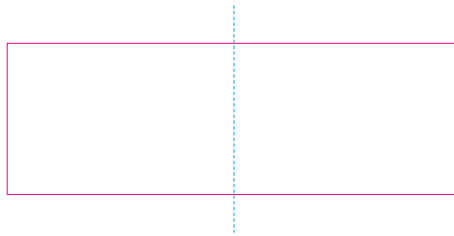

# ER 2

— Edge of graphics

- - - centerlines

resolution: min. 300 DPI

colours: CMYK

formats: TIFF, PDF, EPS, AI, CDR

The pink outline the maximum size of graphic visible on the product.

The blue dash line indicates the center line of the left, right and middle side of object.