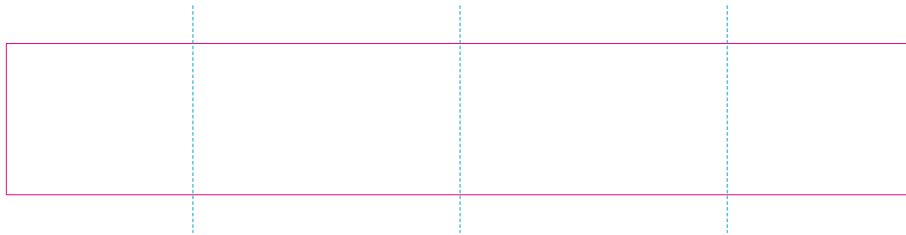

# ER 2

— Edge of graphics

- - - centerlines

resolution: min. 300 DPI

colours: CMYK

formats: TIFF, PDF, EPS, AI, CDR

The pink outline the maximum size of graphic visible on the product.

The blue dash line indicates the center line of the left, right and middle side of object.