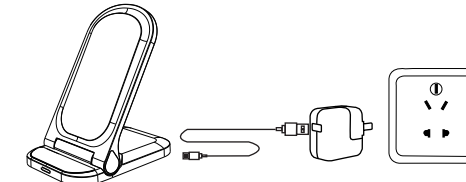

Instructions

2. Place your phone vertically or horizontally in the wireless charging area of the wireless charger until your device starts charging.

3. Indicator light will become steady blue when charging mobile phone.

(Note: Before use, please tear off the protective film of the silicone pad. Prevent the phone from slipping off.)