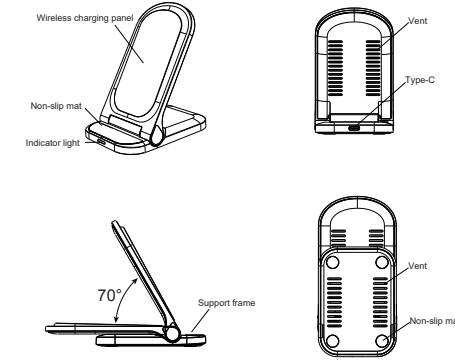

Applicable Devices

Note: All devices must be Qi standard.